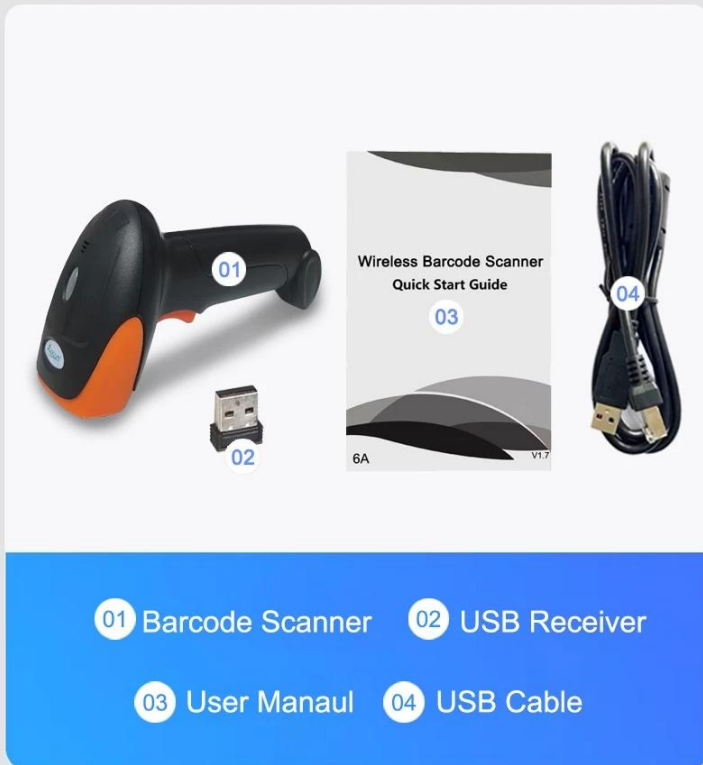

Packaging accessories

Beautiful packaging, original accessories