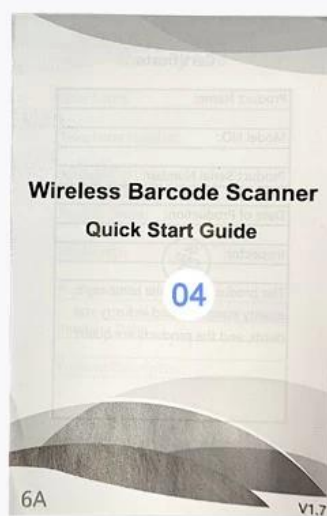

AZTEC

Superior decoding capability

Three Trigger Mode

Manual

Continuous
Scanning

Auto-sensing

LED Display and Key

The large digital display enables you to read the battery level and easily adjust settings such as connectivity options, volume, and language.

Ultra Long Endurance

5V/2000mAh battery(Continuous Scan Time ≥ 12 hours)

Multifunctional Base

It has a multifunctional dock that can charge the scanner and transmit information

Shock Buffering

Designed to withstand 1.5m drops

Dimensions

Wireless Barcode Scanner

Packaging accessories

Beautiful packaging, original accessories

01 Barcode Scanner

02 Charging Base

03 USB Cable

04 User Manual