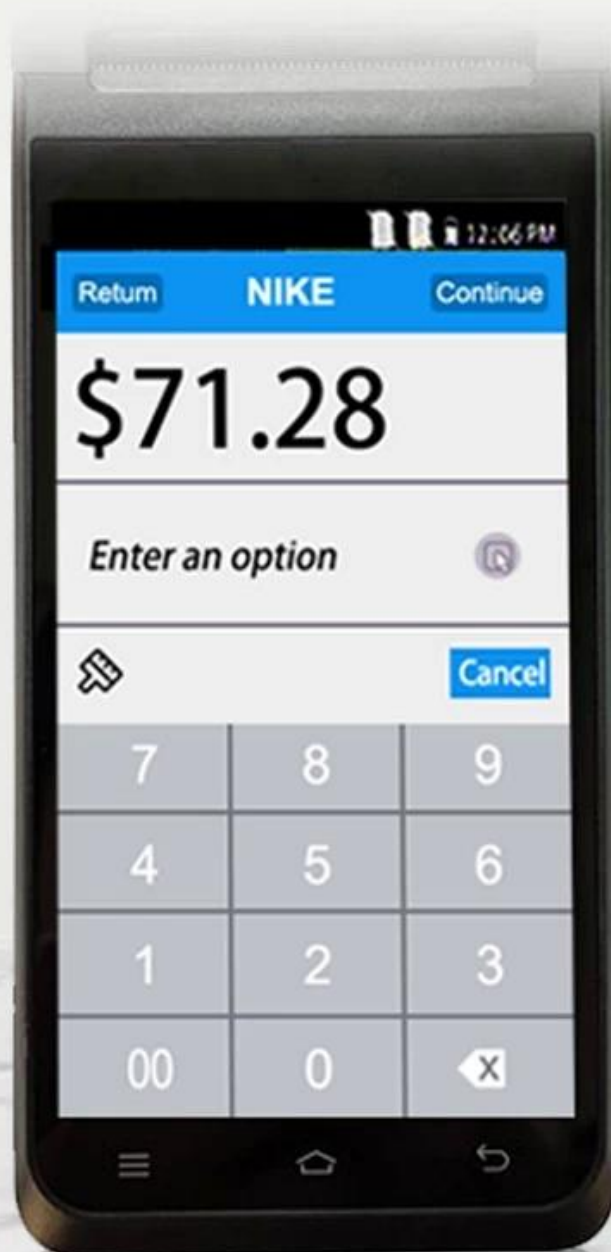

SMART Handheld POS Terminal

MULTI-PLATFORM AUTOMATIC PRINTING
easy to deal with a variety of working environment

Thermal Receipt
Label Printing

Touch HD
Screen

Multi-version
Connection

5 Million
Pixels

3GB+16GB
Standard

Built-in NFC Module

2G/3G/4G communication

Support Download APP from Google Play Store

High Quality and Performance, Your reliable POS

Large paper bin Print more durable

Can accommodate 42mm diameter thermal paper to avoid frequent paper changes and improve printing efficiency.

58mm

Maximum
paper width

42mm

Maximum
paper diameter

■ SMART PRINTING

Thermal Receipt / Label Printing

Built-in high speed 58mm thermal receipt and label printer

5.5-inch HD IPS Screen

720*1280 resolution, stable every pixel, allowing users to see more clearly

2D Barcode Scanner for Optional

5 Million Rear HD Camera
quickly identify barcodes QR codes
record important information

Scan code