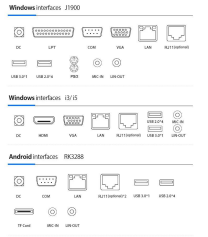

Product Interface