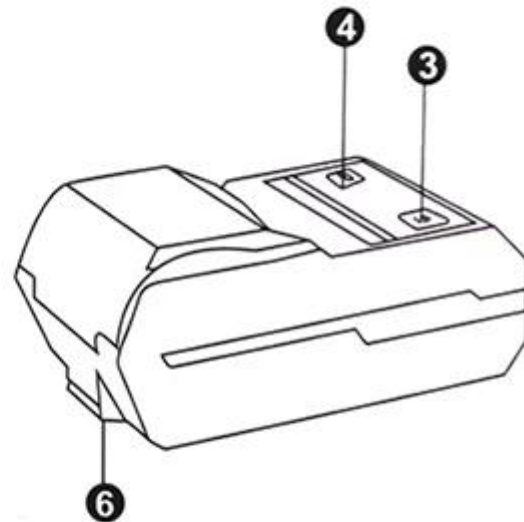

OCPP-M11

OCPP-M11

OCPP-M11

OCPP-M11

▶ Product Details

Button

- 1. Power Key
- 2. Feeding Key

LED

- 3. Power Light
- 4. Alarm Light

Port

- 5. Mini USB Port
- 6. Hook

Other

▶ Instructions

Step one
Open the cover according
arrow direction

Step two
Load roll paper according
arrow direction

Step three
Close the cover