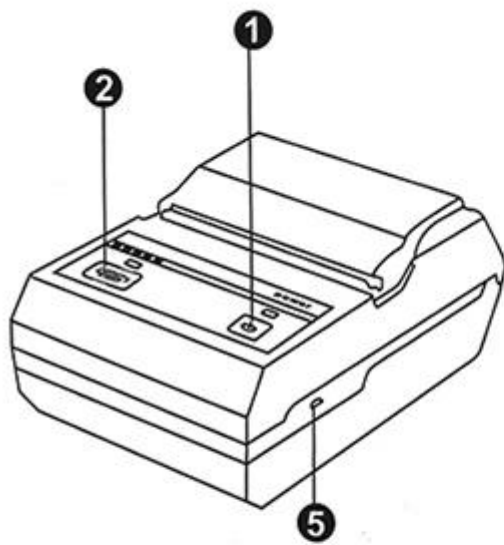

OCPP-M11

OCPP-M11

OCPP-M11

OCPP-M11

▶ Product Details

Button

- 1. Power Key
- 2. Feeding Key

LED

- 3. Power Light
- 4. Alarm Light

Port

- 5. Mini USB Port
- 6. Hook

Other

▶ Instructions

Step one
Open the cover according
arrow direction

Step two
Load roll paper according
arrow direction

Step three
Close the cover