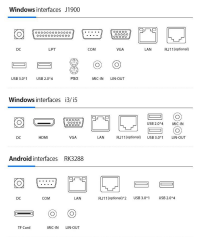

Product Interface