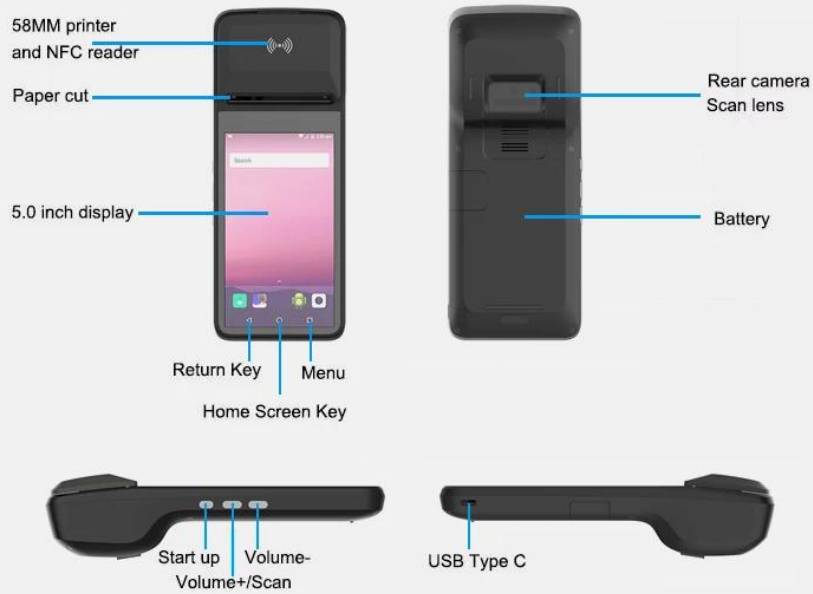

Details Show