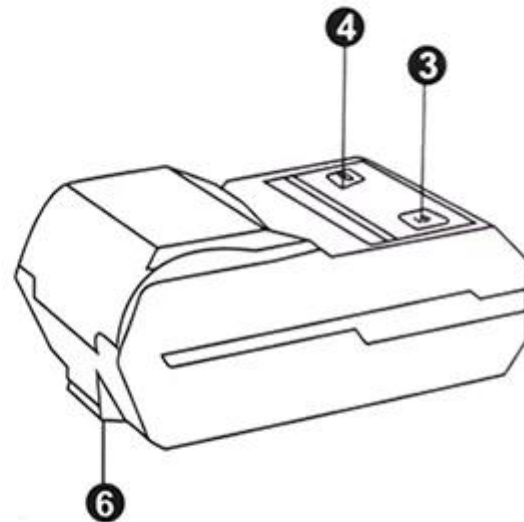

OCPP-M11

OCPP-M11

OCPP-M11

OCPP-M11

▶ Product Details

Button

- 1. Power Key
- 2. Feeding Key

LED

- 3. Power Light
- 4. Alarm Light

Port

- 5. Mini USB Port

Other

- 6. Hook

▶ Instructions

Step one
Open the cover according
arrow direction

Step two
Load roll paper according
arrow direction