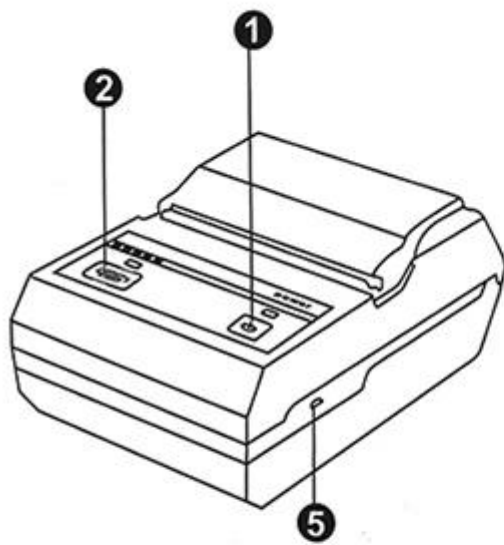

OCPP-M11

OCPP-M11

OCPP-M11

OCPP-M11

▶ Product Details

Button

- 1. Power Key
- 2. Feeding Key

LED

- 3. Power Light
- 4. Alarm Light

Port

- 5. Mini USB Port

Other

- 6. Hook

▶ Instructions

Step one
Open the cover according
arrow direction

Step two
Load roll paper according
arrow direction