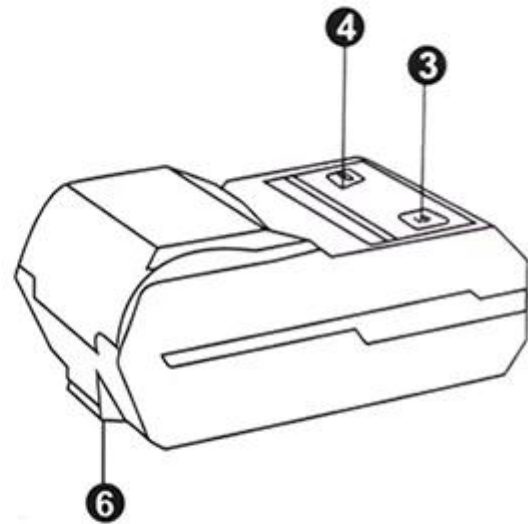

Mini TAXI
pos Mini

pos
58 2

OCPP-M11

OCPP-M11

OCPP-M11

▶ Product Details

Button

- 1. Power Key
- 2. Feeding Key

LED

- 3. Power Light
- 4. Alarm Light

Port

- 5. Mini USB Port
- 6. Hook

Other

▶ Instructions

Step one
Open the cover according
arrow direction

Step two
Load roll paper according
arrow direction