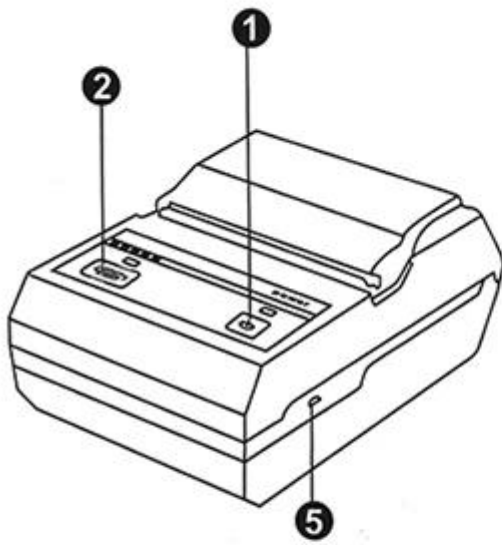

Mini TAXI
pos Mini

pos
58 2

OCPP-M11

OCPP-M11

OCPP-M11

▶ Product Details

Button

- 1. Power Key
- 2. Feeding Key

LED

- 3. Power Light
- 4. Alarm Light

Port

- 5. Mini USB Port
- 6. Hook

Other

▶ Instructions

Step one
Open the cover according
arrow direction

Step two
Load roll paper according
arrow direction