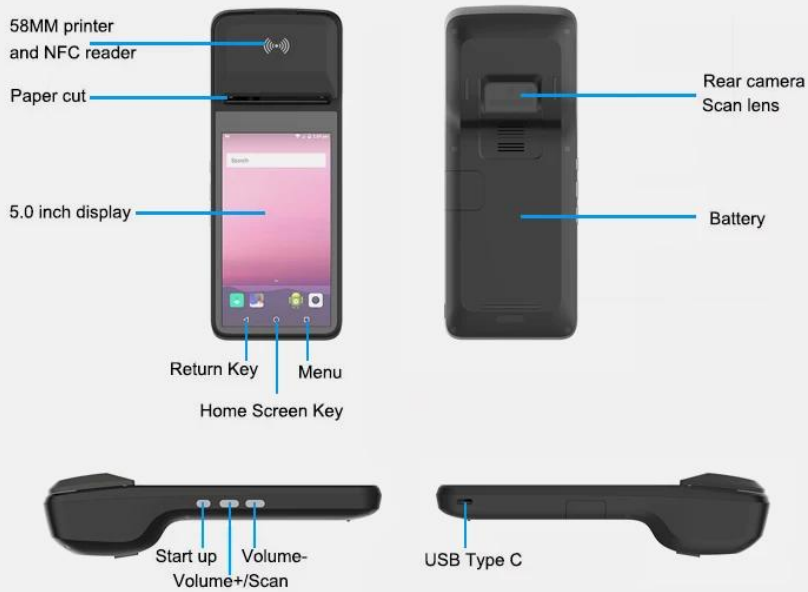

Handheld POS Terminal

POS-Q9 Pro

CORE-CONFIG

58mm Thermal Printer

Large Volume Speaker

5.0-inch HD IPS Screen

Large Capacity Battery

Big Paper Warehouse

5 Megapixels Camera

2G/3G/4G/Wifi/Bluetooth

NFC

Ultra-thin Fuselage

Details Show

The bare weight is only 304g. The thickness of the machine is only 19.6mm, excellent grip feeling, one-hand operation is not tired, higher work efficiency.

Packing Size

Application

Bar

Restaurant

Coffee Store

Mile Tea Store

Bakery

Convenience Store