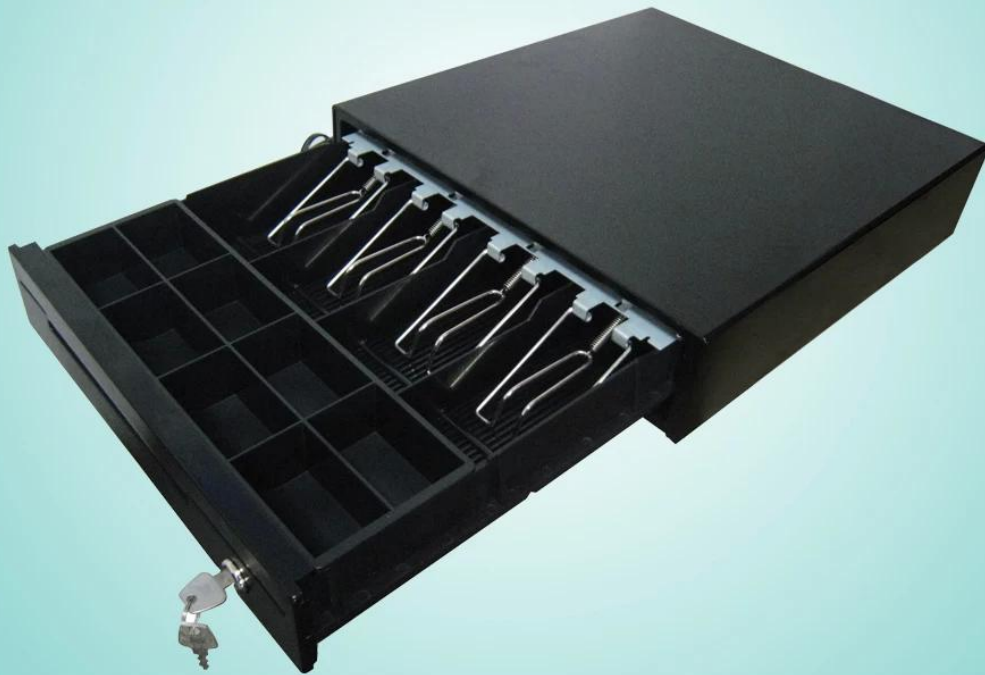

# ECD330 POS

ECD330  
POS

48mm; 8mm;  
12V/24V;  
;  
;  
;

POS

0.8mm SPCC  
1.0mm SECC  
76/73/68 / 68mm;  
175mm; 50mm  
8mm 71/71/71 / 71mm;  
47 / 45mm; 35mm  
3mm  
12V / 24V  
100mm  
RJ11 RS232  
;  
3.66mm 4.04mm  
335mm X368mm X90mm 9mm