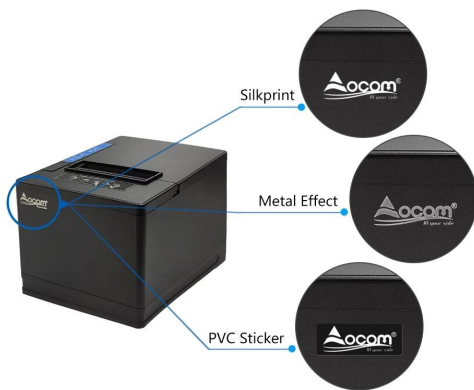

Regularly use a cloth soaked in alcohol to domaintenance to extend the lifespan of printing head life

Print Speed: 200-300mm/s

Printing Head Life: 150KM

Supports multi 1D barcode and QR code printing

Support printer status monitoring function. Compatible with black mark paper and normal thermal paper, and has paper out, cover open, cutter jam, paper jam and black mark detection sensor.

Desktop + Wall Mounted

Support printer status monitoring and printing queuing ticket function

OEM/ODM

FAMOUS PARTNER BRANDS

[Click here](#)

Customized Your LOGO

Customized Your Packaging

Support Customer's Idea To Do The Design