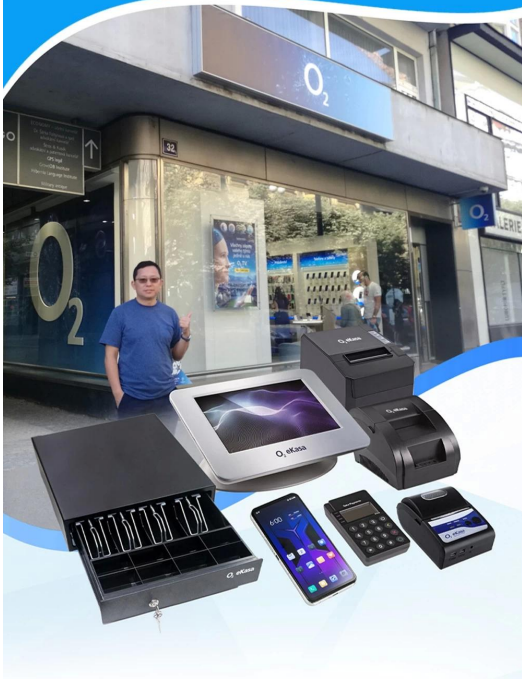

OEM/ODM

FAMOUS PARTNER BRANDS

[Click here](#)