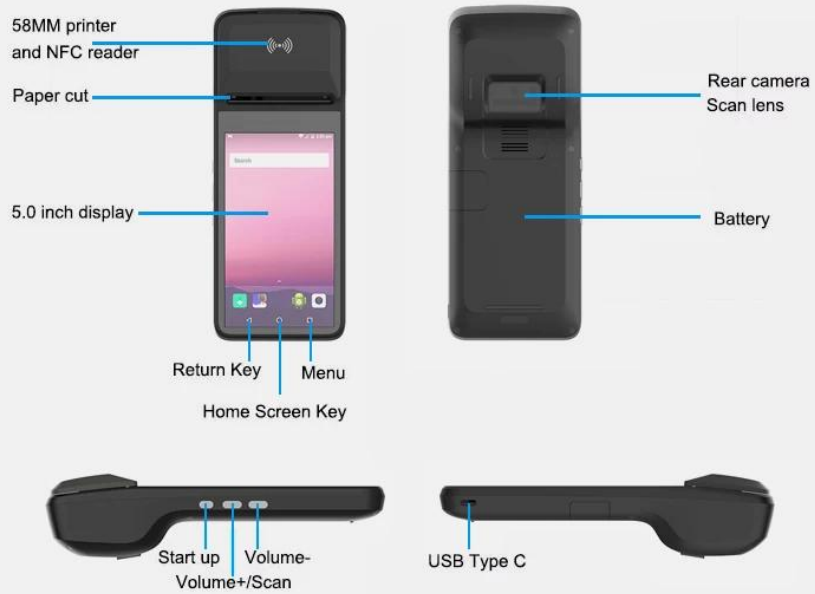

Handheld POS Terminal

POS-Q9 Pro

CORE-CONFIG

58mm Thermal Printer

Large Volume Speaker

5.0-inch HD IPS Screen

Large Capacity Battery

Big Paper Warehouse

5 Megapixels Camera

2G/3G/4G/Wifi/Bluetooth

NFC

Ultra-thin Fuselage

Details Show

The bare weight is only 304g. The thickness of the machine is only 20mm, excellent grip feeling, one-hand operation is not tired, higher work efficiency.