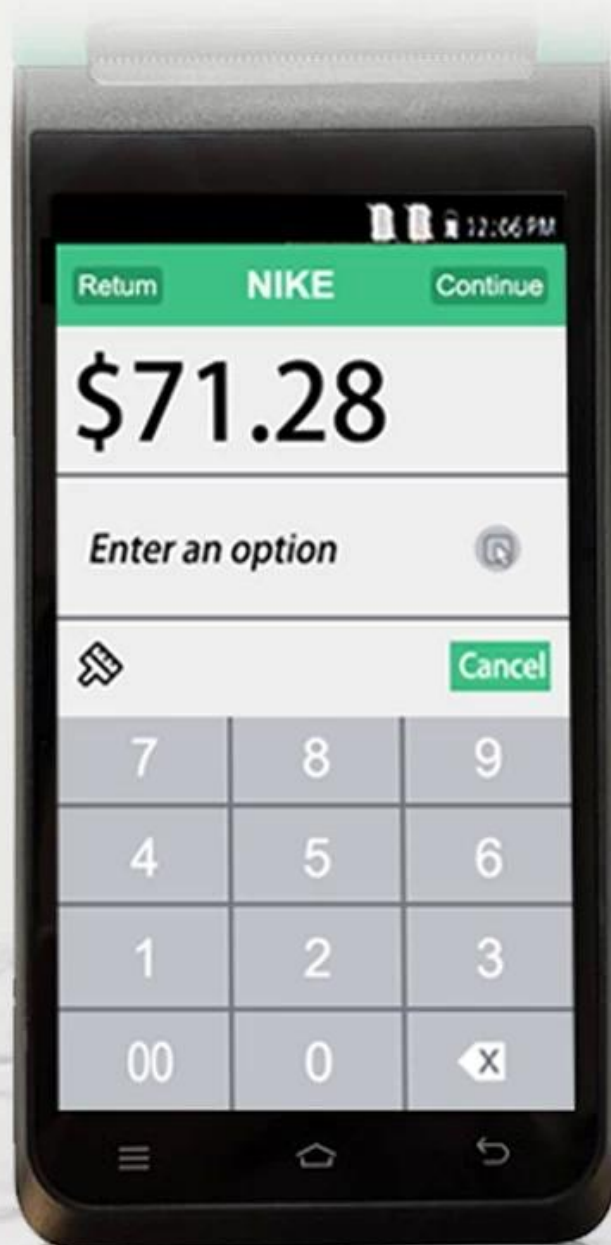

# Large Capacity Battery

Removable 6400mAh large capacity pure cobalt battery

# Dimensions

SMART PRINTING

197\*82\*57.5mm

Manual measurement has slight errors and does not affect the use.

# 5.5-inch HD IPS Screen

720\*1280 resolution, stable every pixel, allowing users to see more clearly

# Strong Performance

**OS**

Android System

**Memory**

3GB RAM+16GB ROM