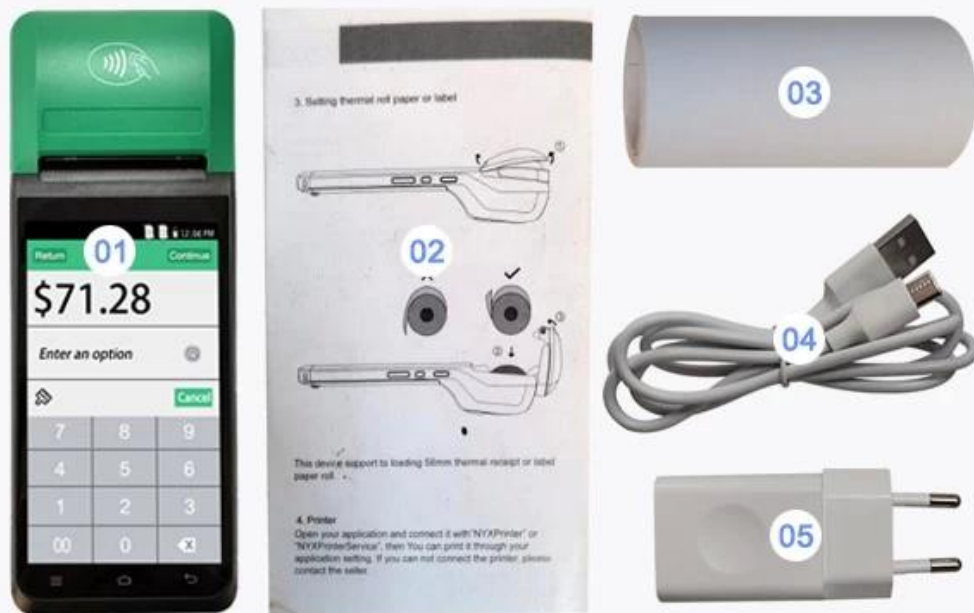

197*82*57.5mm

Manual measurement has slight errors and does not affect the use.

5.5-inch HD IPS Screen

720*1280 resolution, stable every pixel, allowing users to see more clearly

Strong Performance

Deca-Core CPU

Packaging accessories

SMART-PRINTING

Beautiful packaging, original accessories

01 Machine 02 User Manual 03 Roller Paper

04 Type C Cable 05 Charging Adaptor

SMART Handheld POS Terminal

MULTI-PLATFORM AUTOMATIC PRINTING
easy to deal with a variety of working environment