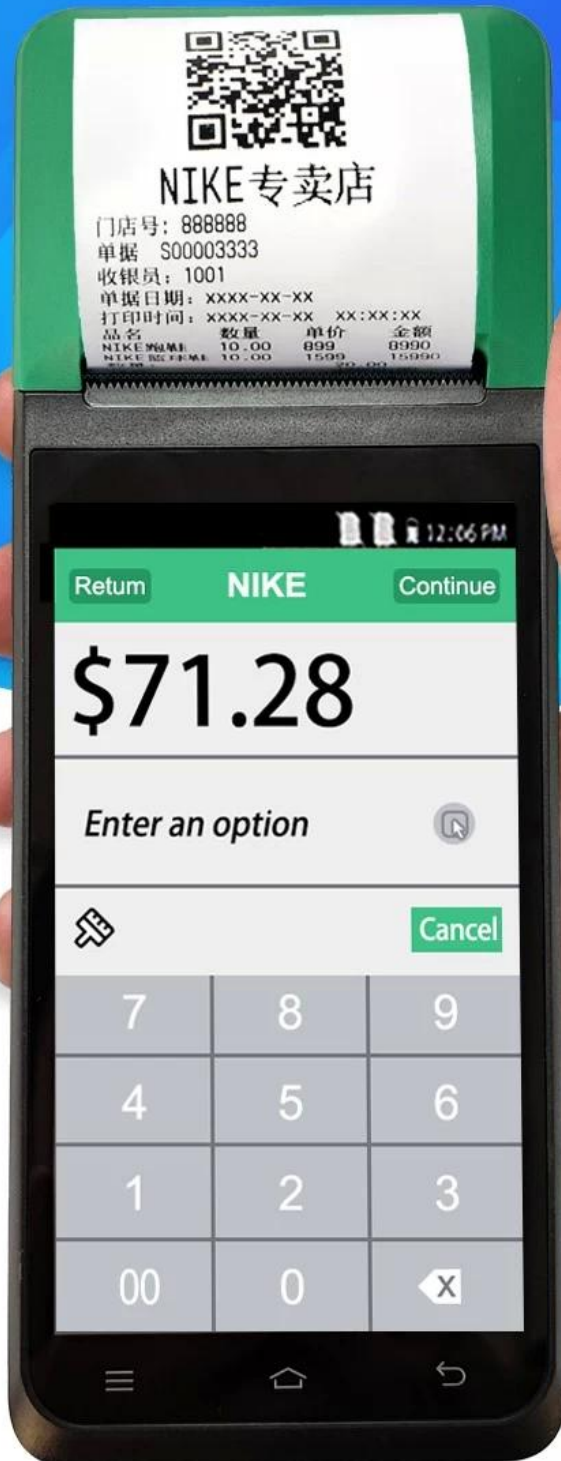

197*82*57.5mm

Manual measurement has slight errors and does not affect the use.

5.5-inch HD IPS Screen

720*1280 resolution, stable every pixel, allowing users to see more clearly

Strong Performance

Deca-Core CPU

Large paper bin Print more durable

Can accommodate 42mm diameter thermal paper to avoid frequent paper changes and improve printing efficiency.

58mm

Maximum
paper width

42mm

Maximum
paper diameter

■ SMART PRINTING

Packaging accessories

SMART-PRINTING

Beautiful packaging, original accessories

01 Machine 02 User Manual 03 Roller Paper

04 Type C Cable 05 Charging Adaptor

SMART Handheld POS Terminal

MULTI-PLATFORM AUTOMATIC PRINTING
easy to deal with a variety of working environment

5 Million Rear HD Camera

HD camera quickly identify barcodes QR codes
record important information
2D Barcode scanner for optional

Scan code

Photo

Video

Thermal Receipt Label Printing

Touch HD Screen

Multi-version Connection