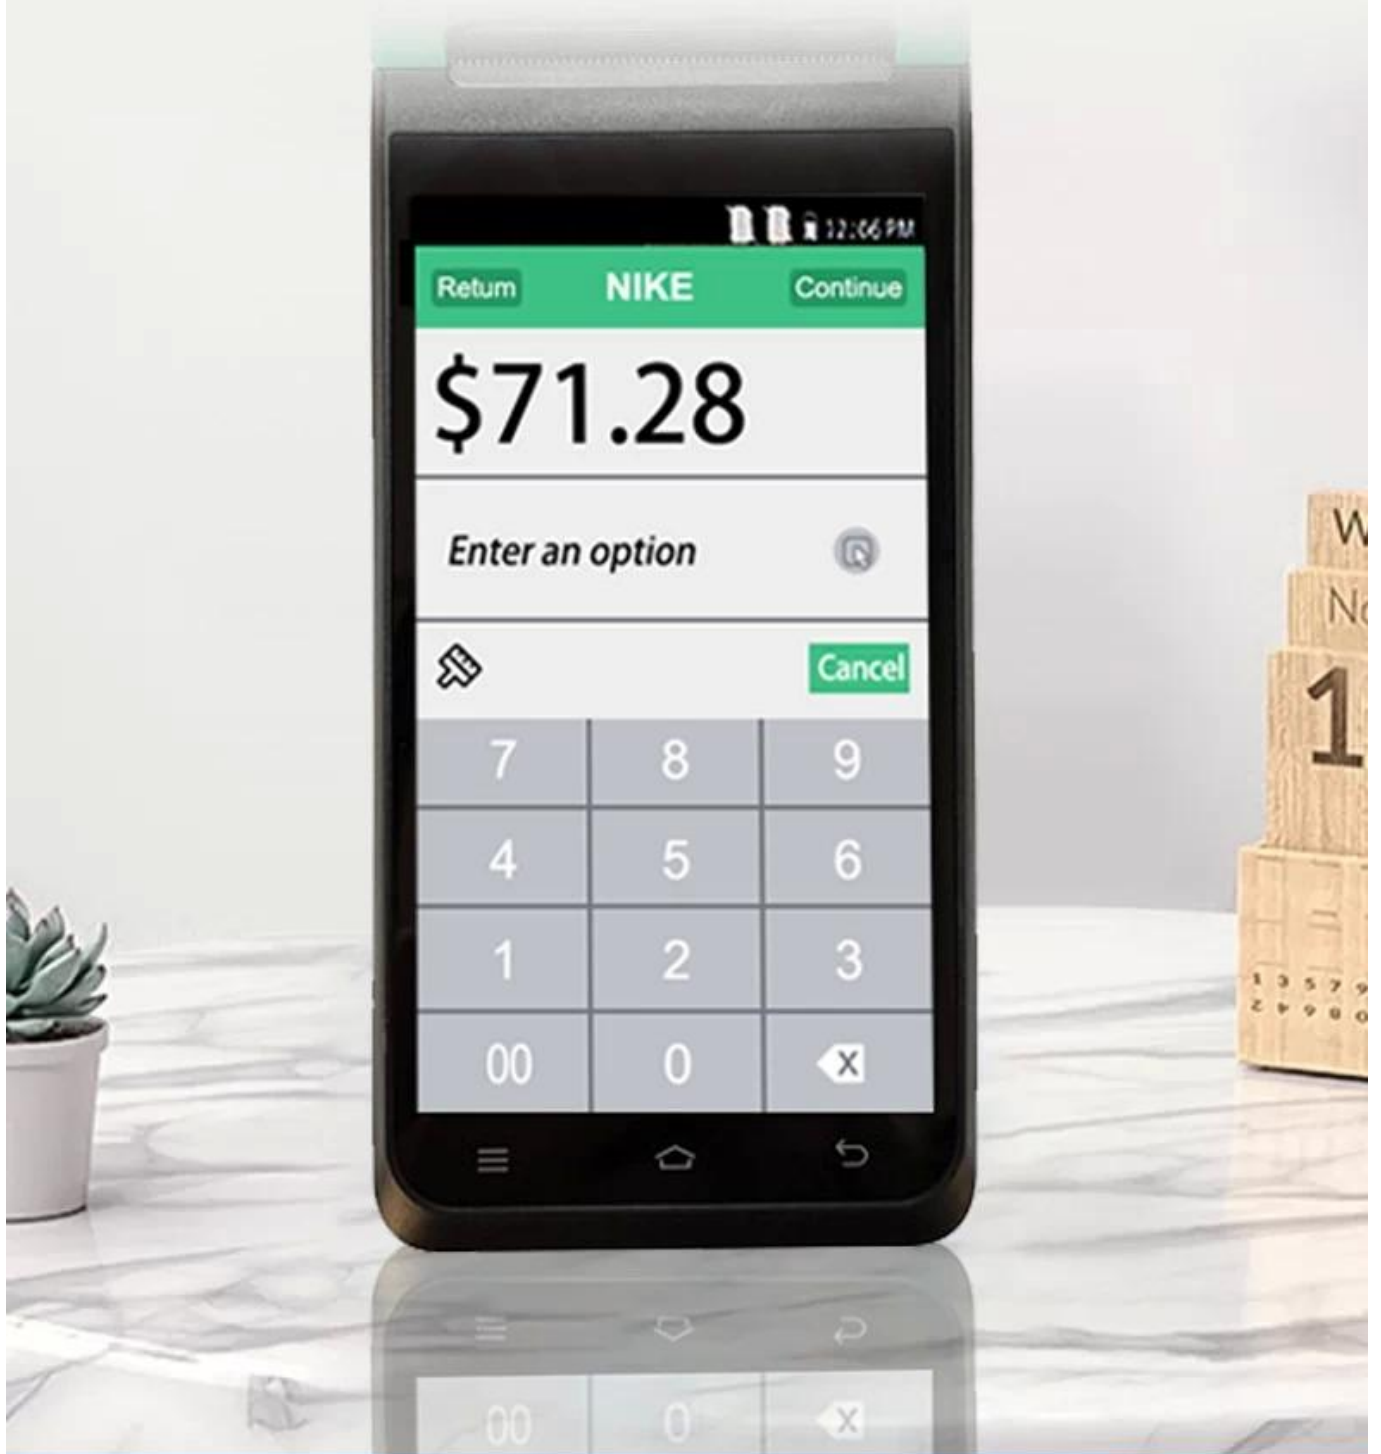

2.4G 5G

Structure specification

SMART PRINTING

Simple construction Easy operation

Large Capacity Battery

Removable 6400mAh large capacity pure cobalt battery

Dimensions

SMART PRINTING

197*82*57.5mm

Manual measurement has slight errors and does not affect the use.

5.5-inch HD IPS Screen

720*1280 resolution, stable every pixel, allowing users to see more clearly

Strong Performance

Deca-Core CPU