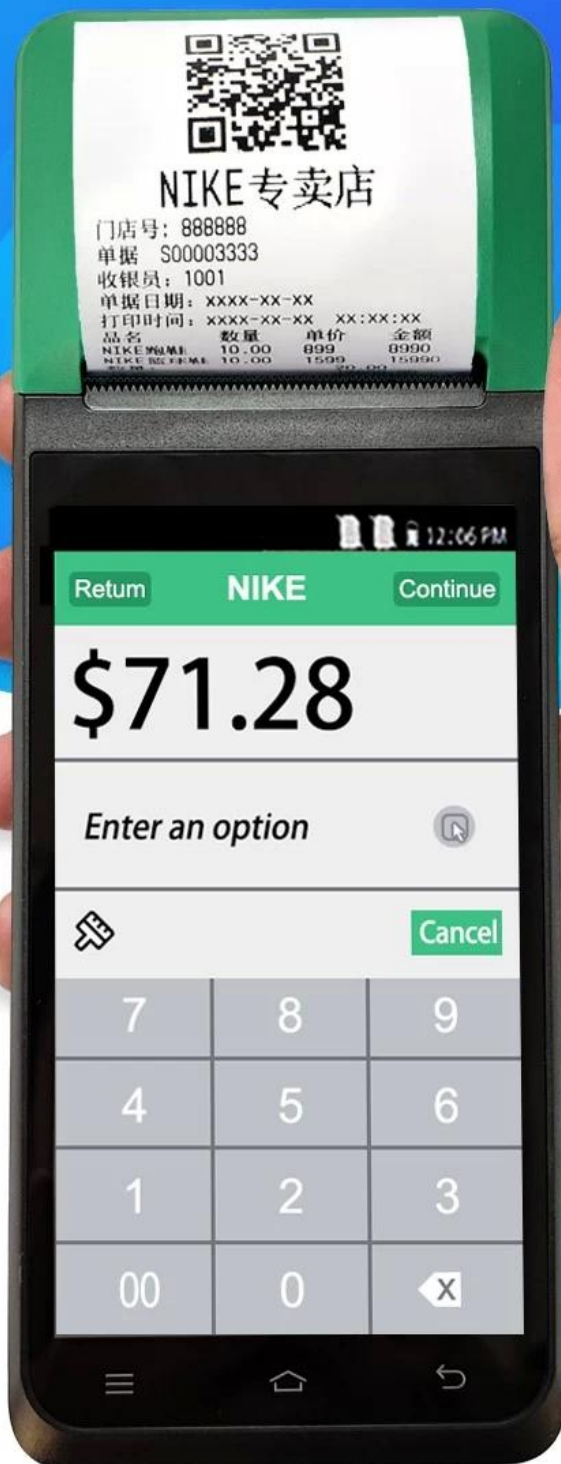

197*82*57.5mm

Manual measurement has slight errors and does not affect the use.

5.5-inch HD IPS Screen

720*1280 resolution, stable every pixel, allowing users to see more clearly

Strong Performance

OS

Android System

Large paper bin Print more durable

Can accommodate 42mm diameter thermal paper to avoid frequent paper changes and improve printing efficiency.

58mm

Maximum
paper width

42mm

Maximum
paper diameter

■ SMART PRINTING

Packaging accessories

SMART-PRINTING

Beautiful packaging, original accessories

01 Machine 02 User Manual 03 Roller Paper

04 Type C Cable 05 Charging Adaptor

SMART Handheld POS Terminal

MULTI-PLATFORM AUTOMATIC PRINTING
easy to deal with a variety of working environment

5 Million Rear HD Camera

HD camera quickly identify barcodes QR codes
record important information
2D Barcode scanner for optional

Scan code

Photo

Video

Thermal Receipt Label Printing

Touch HD Screen

Multi-version Connection