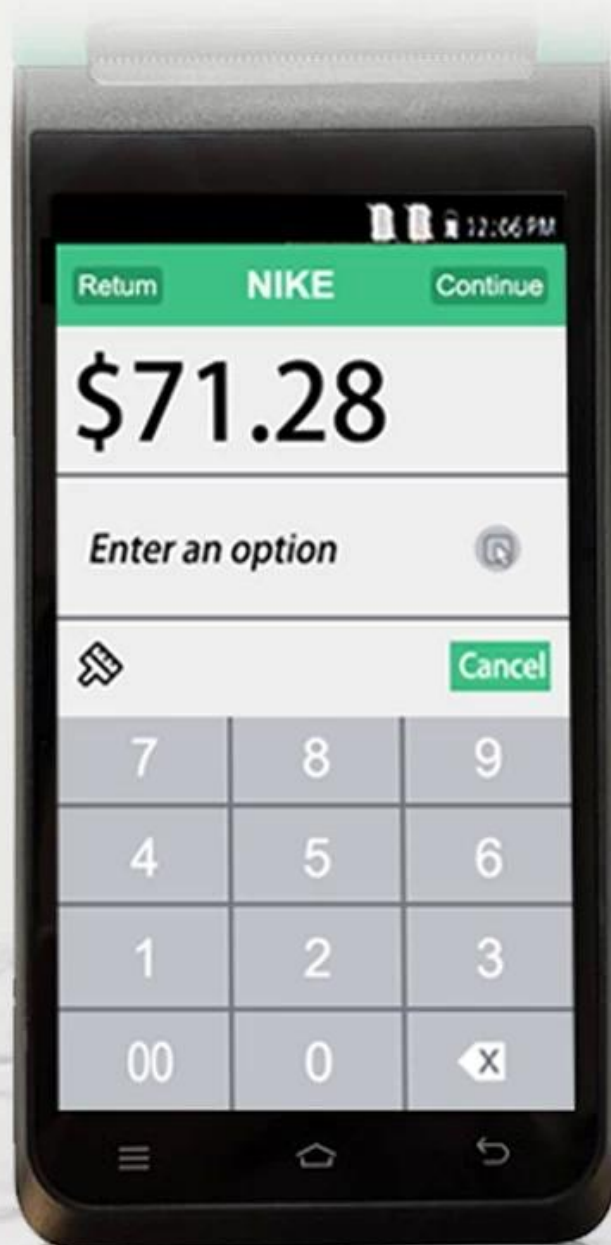

POS 终端产品规格书

POS -T2)

概述

1. MT6797 Tri-Cluster 72*2A53*8 2.3GHz
2. 58mm 摄像头
3. 3GB 16GB ROM
4. 触摸屏
5. 扬声器
6. 2*SIM
7. USB type-C
8. 6400 摄像头
9. 指纹识别

规格

型号	- T2
尺寸	5.5 英寸 摄像头
重量	3.8 英寸 / 64 00mAh
电源	100-240V , 50/60Hz , 1.5A 5 V / 2 A
接口	USB C
屏幕	5.5 英寸 摄像头
分辨率	720*1280
处理器	MT6797 Tri-Cluster-A72*2A53*8 2.3GHz
内存	3 GB
存储	16GB
网络	2G/3G/ 4G
摄像头	8.0
扬声器	扬声器 , 喇叭
接口	4.0
无线	802.11 b.g.n.ac
厚度	58mm 摄像头 摄像头
摄像头	58mm 摄像头 ≤40mm
摄像头	5 摄像头 摄像头 , 摄像头
NFC	ISO/IEC 14443A&B Mifare felica
SIM	Sim*2 摄像头 Sim*1 Sam*1
摄像头	摄像头
摄像头	摄像头 / STQC 摄像头
GPS AGPS	GPS AGPS
摄像头	摄像头
摄像头	USB C*1
	摄像头*1
	摄像头*1
摄像头	0 40 摄像头

2.4G 5G

Structure specification

SMART PRINTING

Simple construction Easy operation

Large Capacity Battery

Removable 6400mAh large capacity pure cobalt battery

Dimensions

SMART PRINTING

197*82*57.5mm

Manual measurement has slight errors and does not affect the use.

5.5-inch HD IPS Screen

720*1280 resolution, stable every pixel, allowing users to see more clearly

Strong Performance

OS

Android System

Memory

3GB RAM+16GB ROM

Support Download APP from Google Play Store

High Quality and Performance, Your reliable POS

Thermal Receipt / Label Printing

Built-in high speed 58mm thermal receipt and label printer