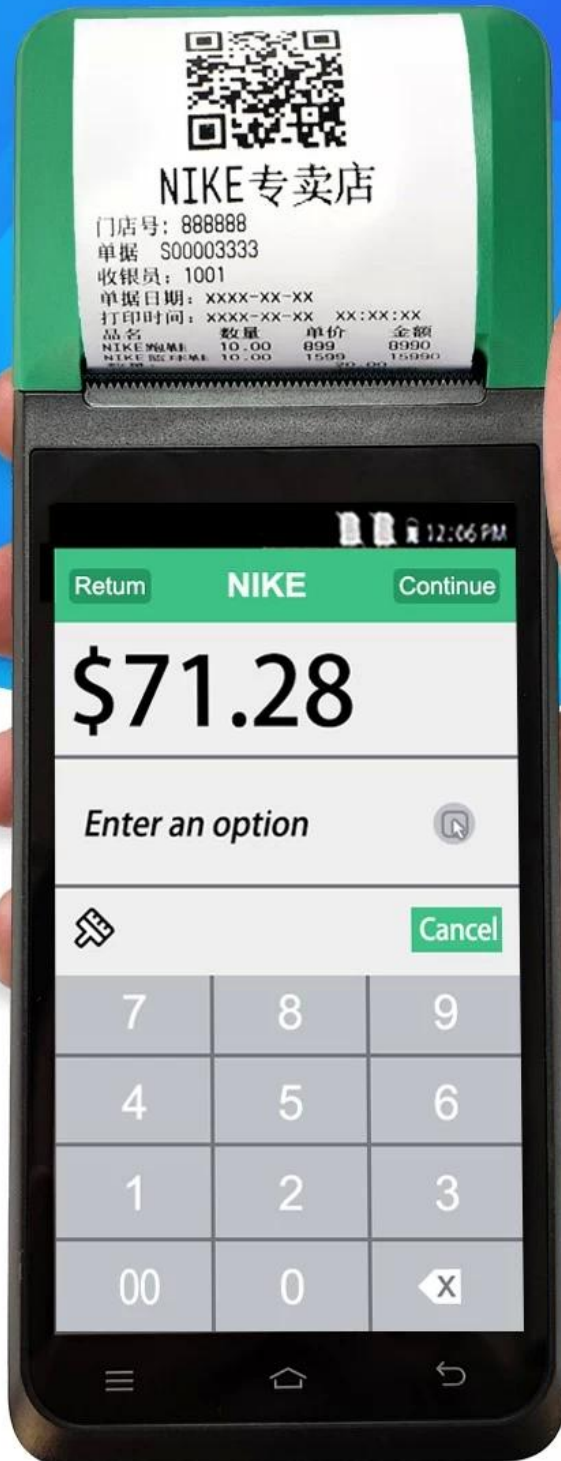

■ SMART PRINTING

# Packaging accessories

SMART-PRINTING

Beautiful packaging, original accessories

01 Machine 02 User Manual 03 Roller Paper

04 Type C Cable 05 Charging Adaptor

# SMART Handheld POS Terminal

MULTI-PLATFORM AUTOMATIC PRINTING  
easy to deal with a variety of working environment

# 5 Million Rear HD Camera

HD camera quickly identify barcodes QR codes  
record important information  
2D Barcode scanner for optional

Scan code

Photo

Video

Thermal Receipt Label Printing

Touch HD Screen

Multi-version Connection