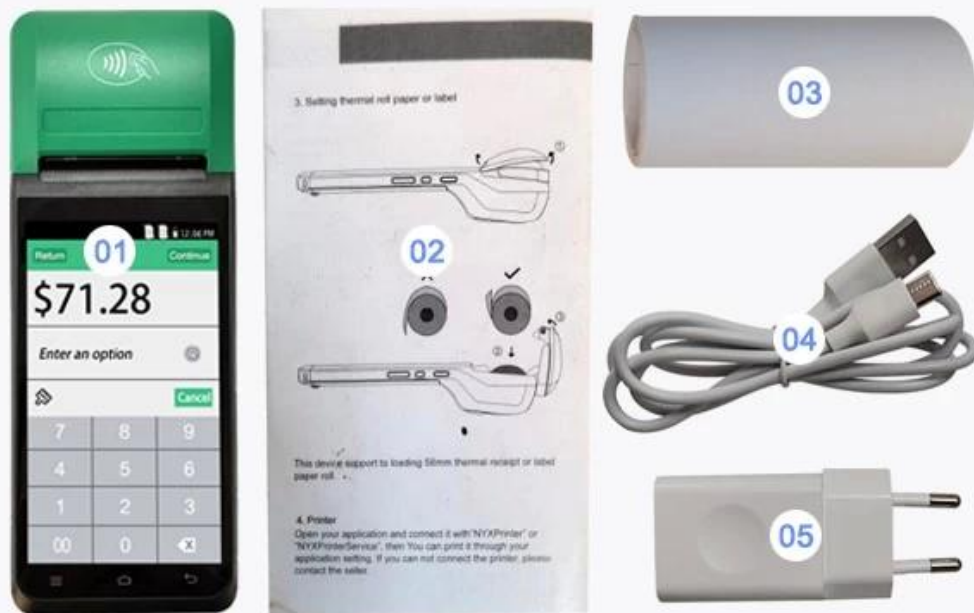

Packaging accessories

SMART-PRINTING

Beautiful packaging, original accessories

01 Machine 02 User Manual 03 Roller Paper

04 Type C Cable 05 Charging Adaptor