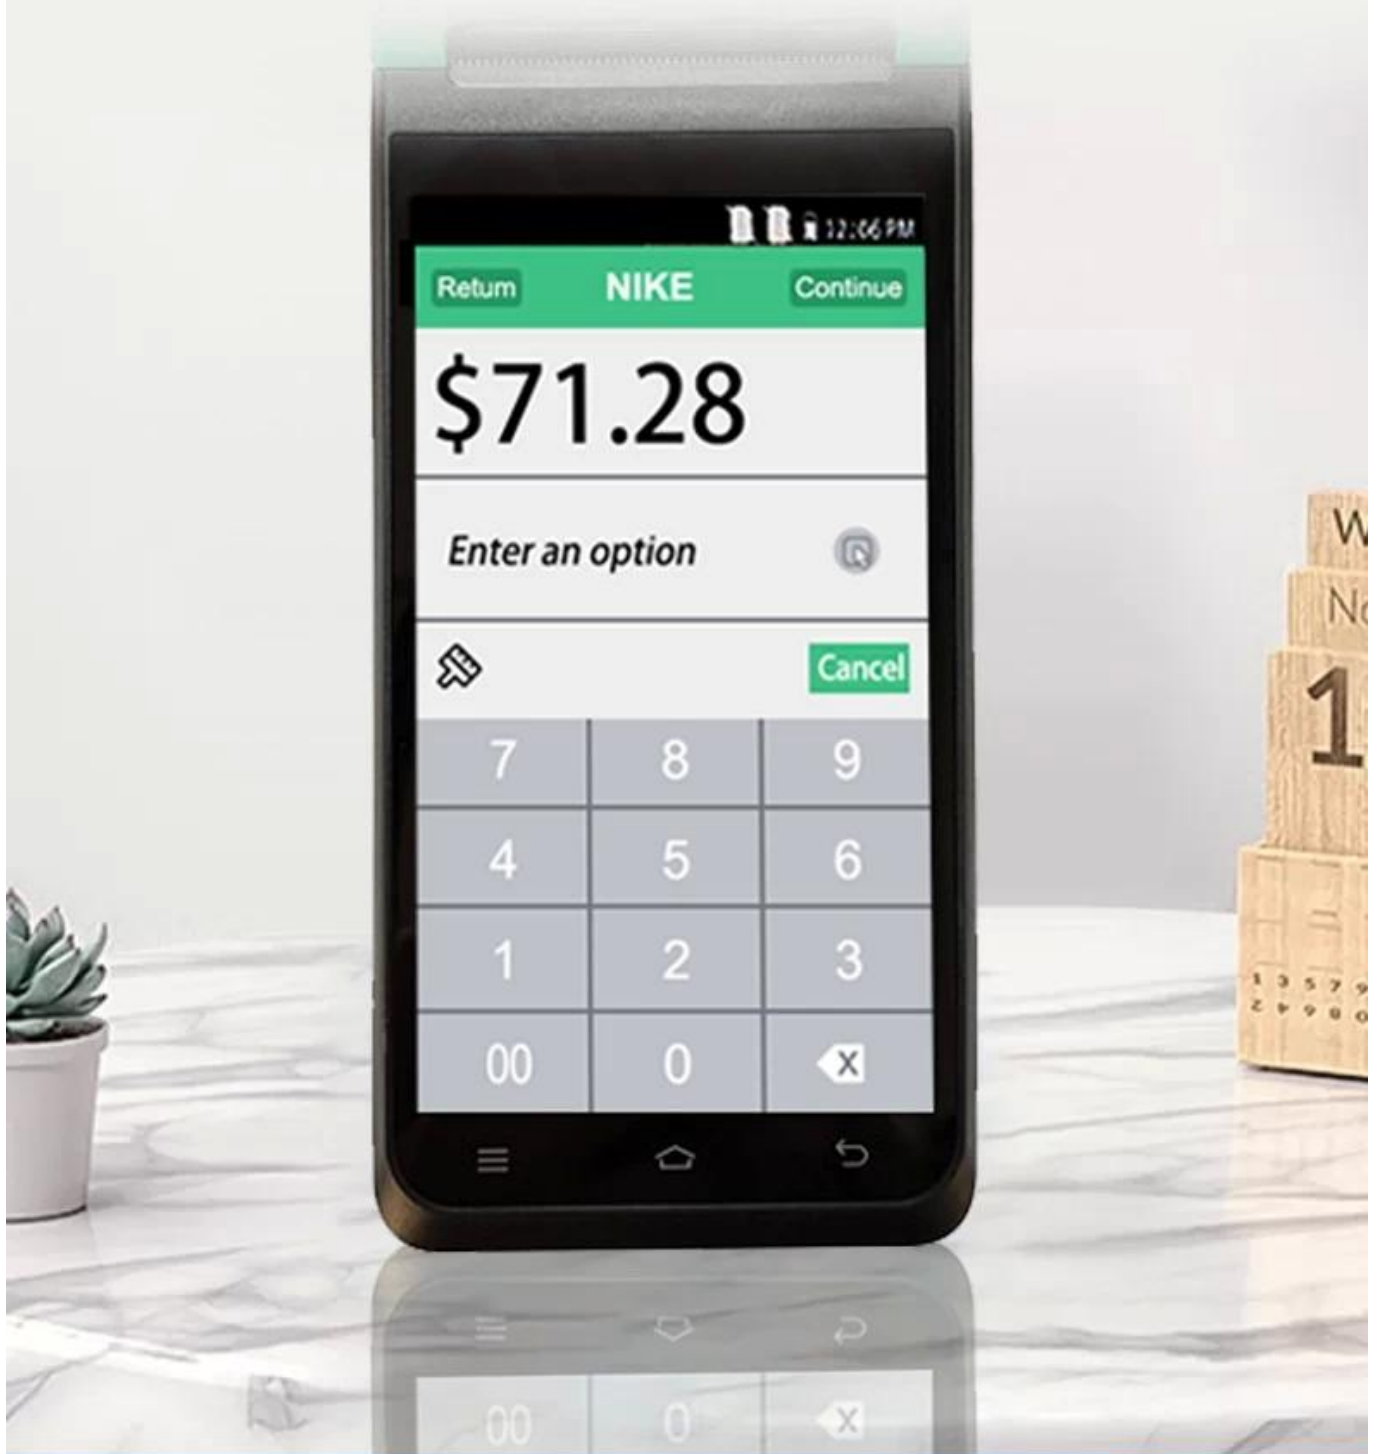

# Dimensions

SMART PRINTING

197\*82\*57.5mm

Manual measurement has slight errors and does not affect the use.

# 5.5-inch HD IPS Screen

720\*1280 resolution, stable every pixel, allowing users to see more clearly