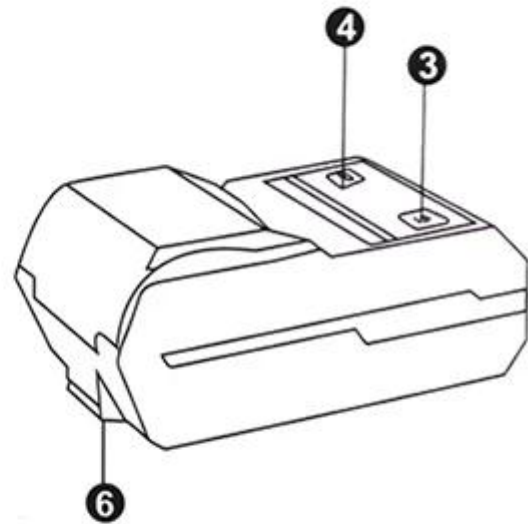

OCPP-M11

OCPP-M11

OCPP-M11

OCPP-M11

▶ Product Details

Button

- 1. Power Key
- 2. Feeding Key

LED

- 3. Power Light
- 4. Alarm Light

Port

- 5. Mini USB Port
- 6. Hook

Other

▶ Instructions

Step one
Open the cover according
arrow direction

Step two
Load roll paper according
arrow direction

Step three
Close the cover