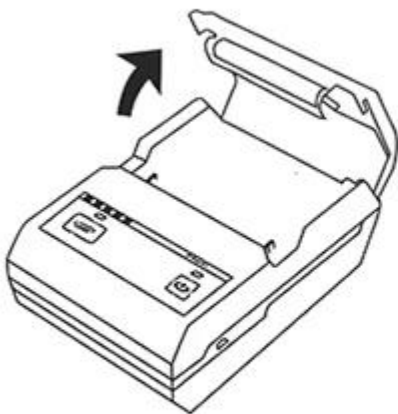

OCPP-M11

OCPP-M11

OCPP-M11

OCPP-M11

▶ Product Details

Button

- 1. Power Key
- 2. Feeding Key

LED

- 3. Power Light
- 4. Alarm Light

Port

- 5. Mini USB Port
- 6. Hook

Other

▶ Instructions

Step one
Open the cover according
arrow direction

Step two
Load roll paper according
arrow direction

Step three
Close the cover