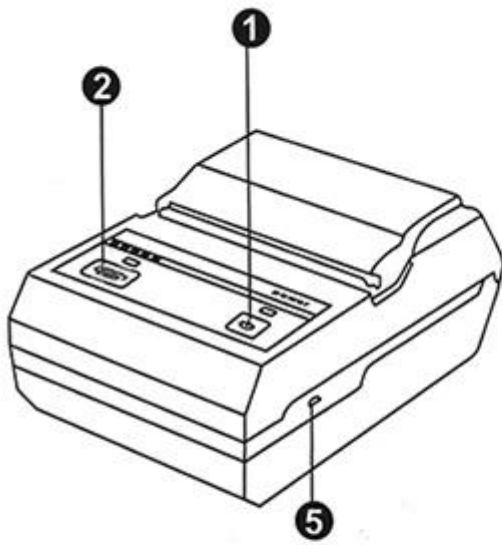

OCPP-M11

OCPP-M11

OCPP-M11

OCPP-M11

▶ Product Details

Button

- 1. Power Key
- 2. Feeding Key

LED

- 3. Power Light
- 4. Alarm Light

Port

- 5. Mini USB Port
- 6. Hook

Other

▶ Instructions

Step one
Open the cover according
arrow direction

Step two
Load roll paper according
arrow direction

Step three
Close the cover