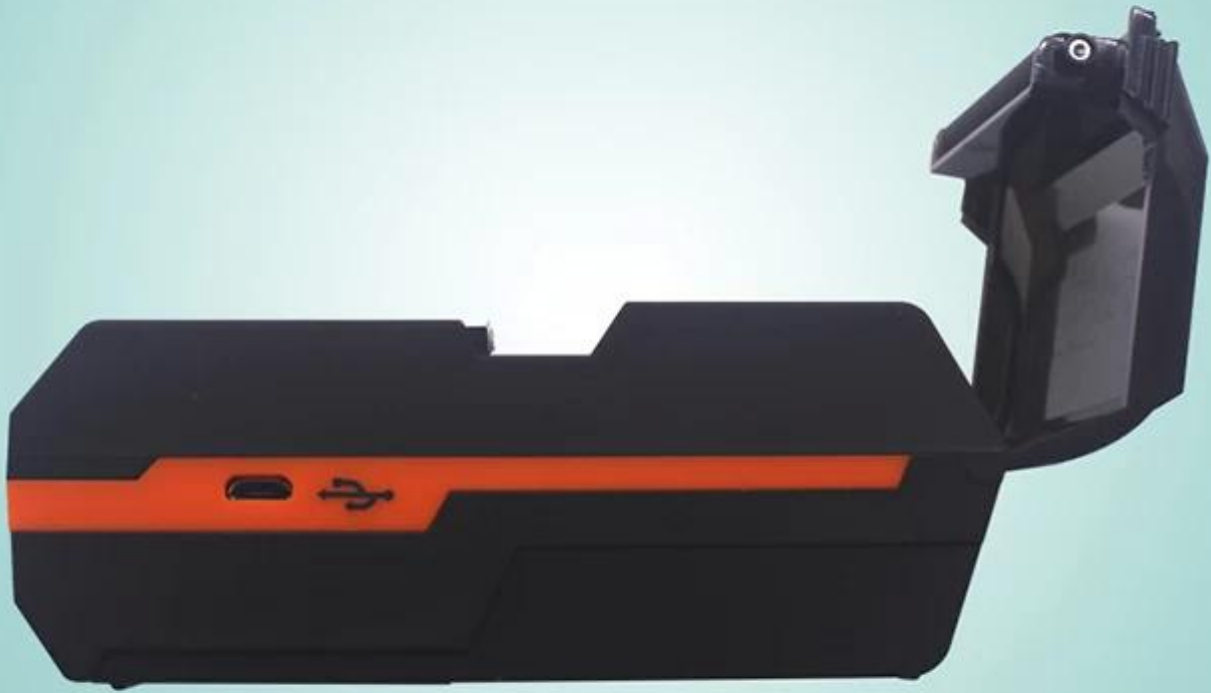

berOCPP - 11

;
 Android Appforend;
 bartender;
 ;
 ;
 40;
 ;
 8;
 7AndroidApple;
 18650;
 90mm / secprint;
 TSPL;

► Specification:

TSPL	
	TSPL
	=48
	90/
	8/ mm203dpi
	58.0±0.1mm x40.0mm
	0.060.12mm
	/
	USB
	256KB
	9V DC / 2A
	23.7V 1300mAh186507.4V
	-10~50°C10~90
	-20~70°C5~95
	30ASCII
	"1234"6

► Picture Show

OCPP-M11

OCPP-M11

OCPP-M11

OCPP-M11

OCPP-M11

OCPP-M11

OCPP-M11

OCPP-M11

OCPP-M11

OCPP-M11

OCPP-M11

▶ Product Details

Button

- 1. Power Key
- 2. Feeding Key

LED