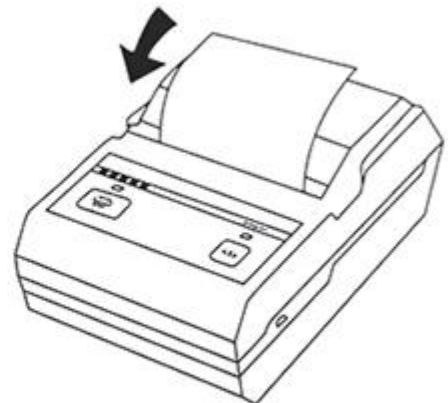

OCPP-M11

OCPP-M11

OCPP-M11

OCPP-M11

▶ Product Details

Button

- 1. Power Key
- 2. Feeding Key

LED

- 3. Power Light
- 4. Alarm Light

Port

- 5. Mini USB Port
- 6. Hook

Other

▶ Instructions

Step one
Open the cover according
arrow direction

Step two
Load roll paper according
arrow direction

Step three
Close the cover