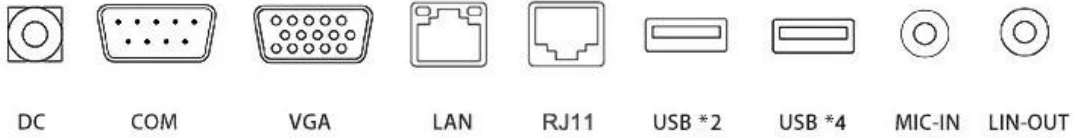

Product Interface

Windows interfaces J1900