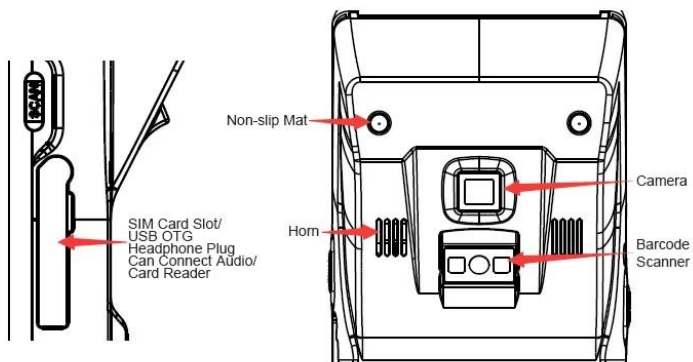

58mm

Maximum
paper width

42mm

Maximum
paper diameter

■ SMART PRINTING

5.5-inch HD IPS Screen

1280*720 resolution, stable every pixel, allowing users to see more clearly

5 Million Rear HD Camera

HD camera quickly identify barcodes QR codes
record important information

CCD Barcode scanner for optional

Scan code

Photo

Video

Structure specification

SMART PRINTING

Simple construction Easy operation

Dimensions

SMART PRINTING

209.2*87.4*51.7mm

Manual measurement has slight errors and does not affect the use.

Packaging accessories

SMART-PRINTING

Beautiful packaging, original accessories

- 01 Packing box
- 02 Machine
- 03 User Manual
- 04 Charger