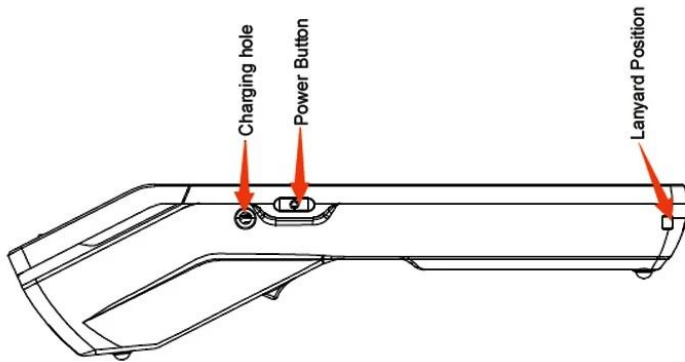

Dimensions

SMART PRINTING

209.2*87.4*51.7mm

Manual measurement has slight errors and does not affect the use.

Packaging accessories

SMART-PRINTING

Beautiful packaging, original accessories

- 01 Packing box
- 02 Machine
- 03 User Manual
- 04 Charger