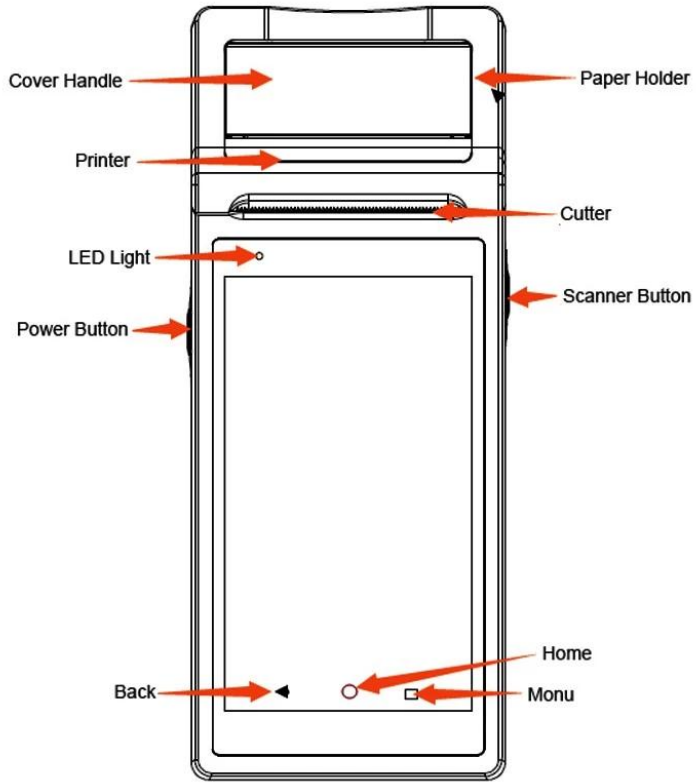

58mm

Maximum
paper width

42mm

Maximum
paper diameter

■ SMART PRINTING

5.5-inch HD IPS Screen

1280*720 resolution, stable every pixel, allowing users to see more clearly

5 Million Rear HD Camera

HD camera quickly identify barcodes QR codes
record important information

CCD Barcode scanner for optional

Scan code

Photo

Video

Structure specification

SMART PRINTING

Simple construction Easy operation

Dimensions

SMART PRINTING

209.2*87.4*51.7mm

Manual measurement has slight errors and does not affect the use.

Packaging accessories

SMART-PRINTING

Beautiful packaging, original accessories

- 01 Packing box
- 02 Machine
- 03 User Manual
- 04 Charger