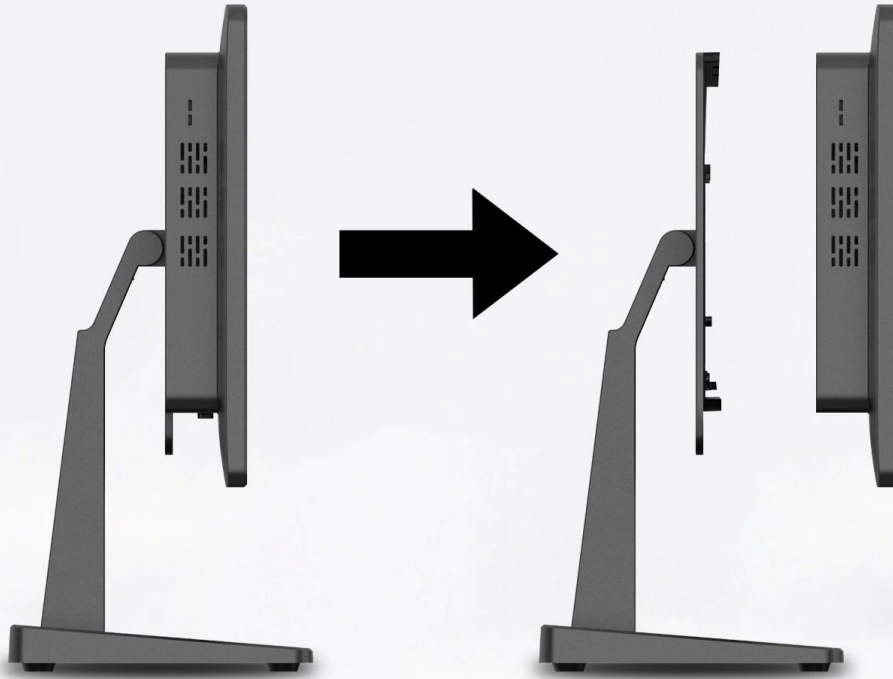

# **Magnetic Hidden Wire Design Neat Appearance**

Cables management make cashier desk more tidier

# Modular Design Strong Customization Capability

With secondary screen

With one line connection 2nd screen

With MSR or MSR+NFC

With customer display

With MSR+ibutton or MSR+NFC+ibutton

## More Scientific Layout Structure

Integrated screen and motherboard design, easy to maintain