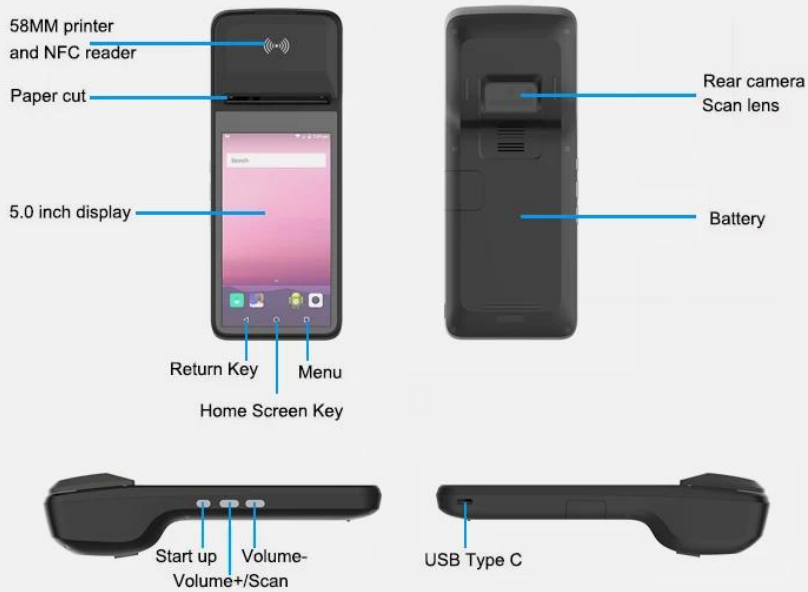

Details Show