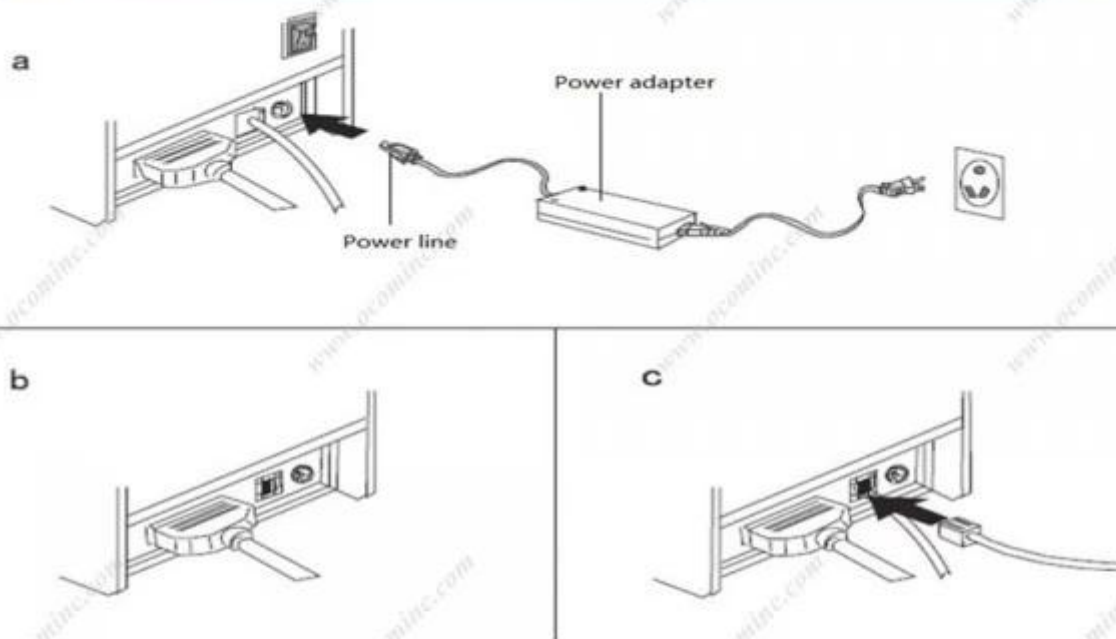

Connection

- a. Plug the DC cord connector into the printer's power connector..
- b. Plug the data cable connector into the printer's interface connector.
- c. Plug the drawer cable into the drawer kick-out connector on the back of the printer next to the interface connector.

Shipping and payment

1. Air, Sea, Express(DHL, FedEx, UPS, EMS, TNT and so on)
2. EXPRESS: around 3-7 working days to arrive
3. INTERNATIONAL AIR MAIL: usually around 2-4 days to arrive, will also depend on