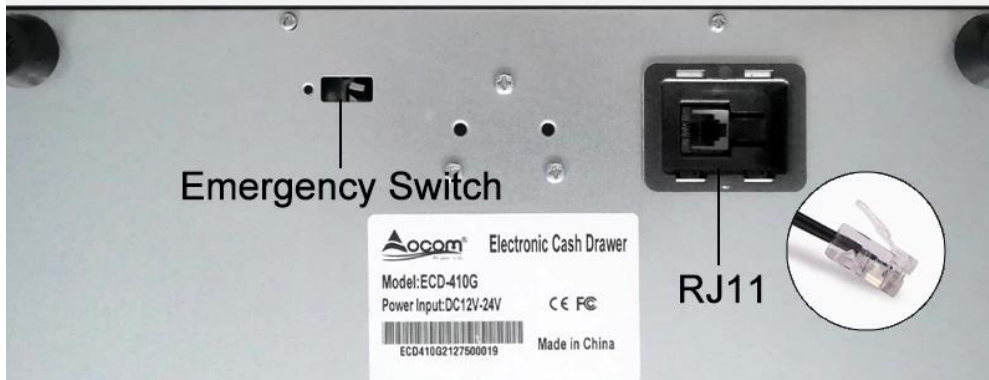

### Method 2

Connect to a receipt printer to use. When the cashier prints the receipt, the cash box can be automatically opened.

### Method 3

Connect to computer to use. Need to buy a USB Trigger, set the relevant driver ports and hotkeys.

A removable cable interface at the bottom make it easy to replace the cable without disassembling the bottom plate.