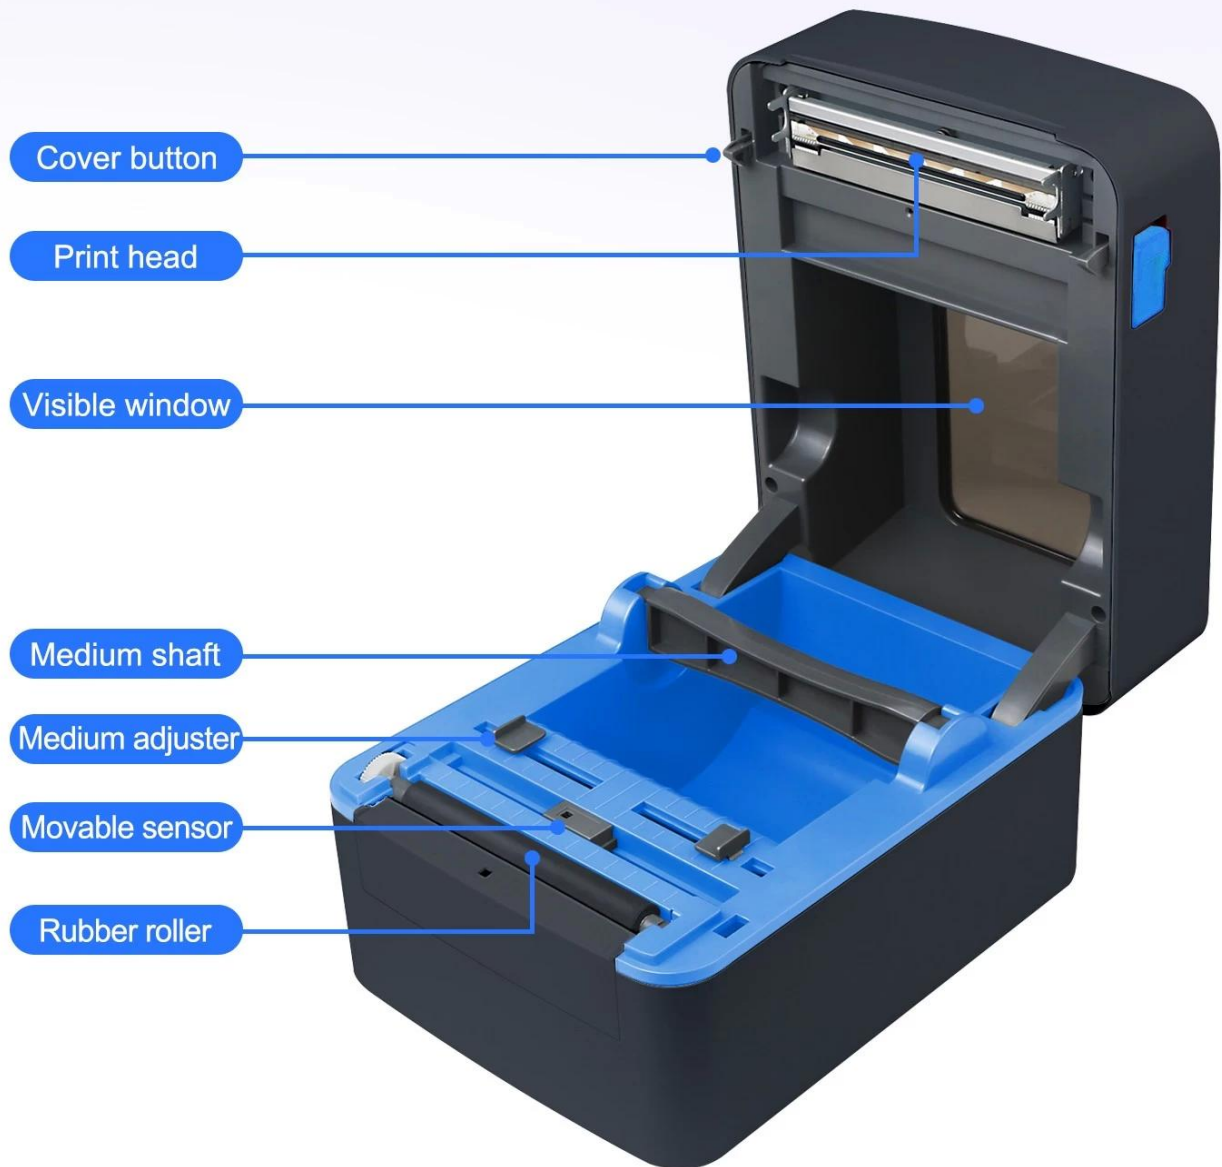

Printer Internal Components