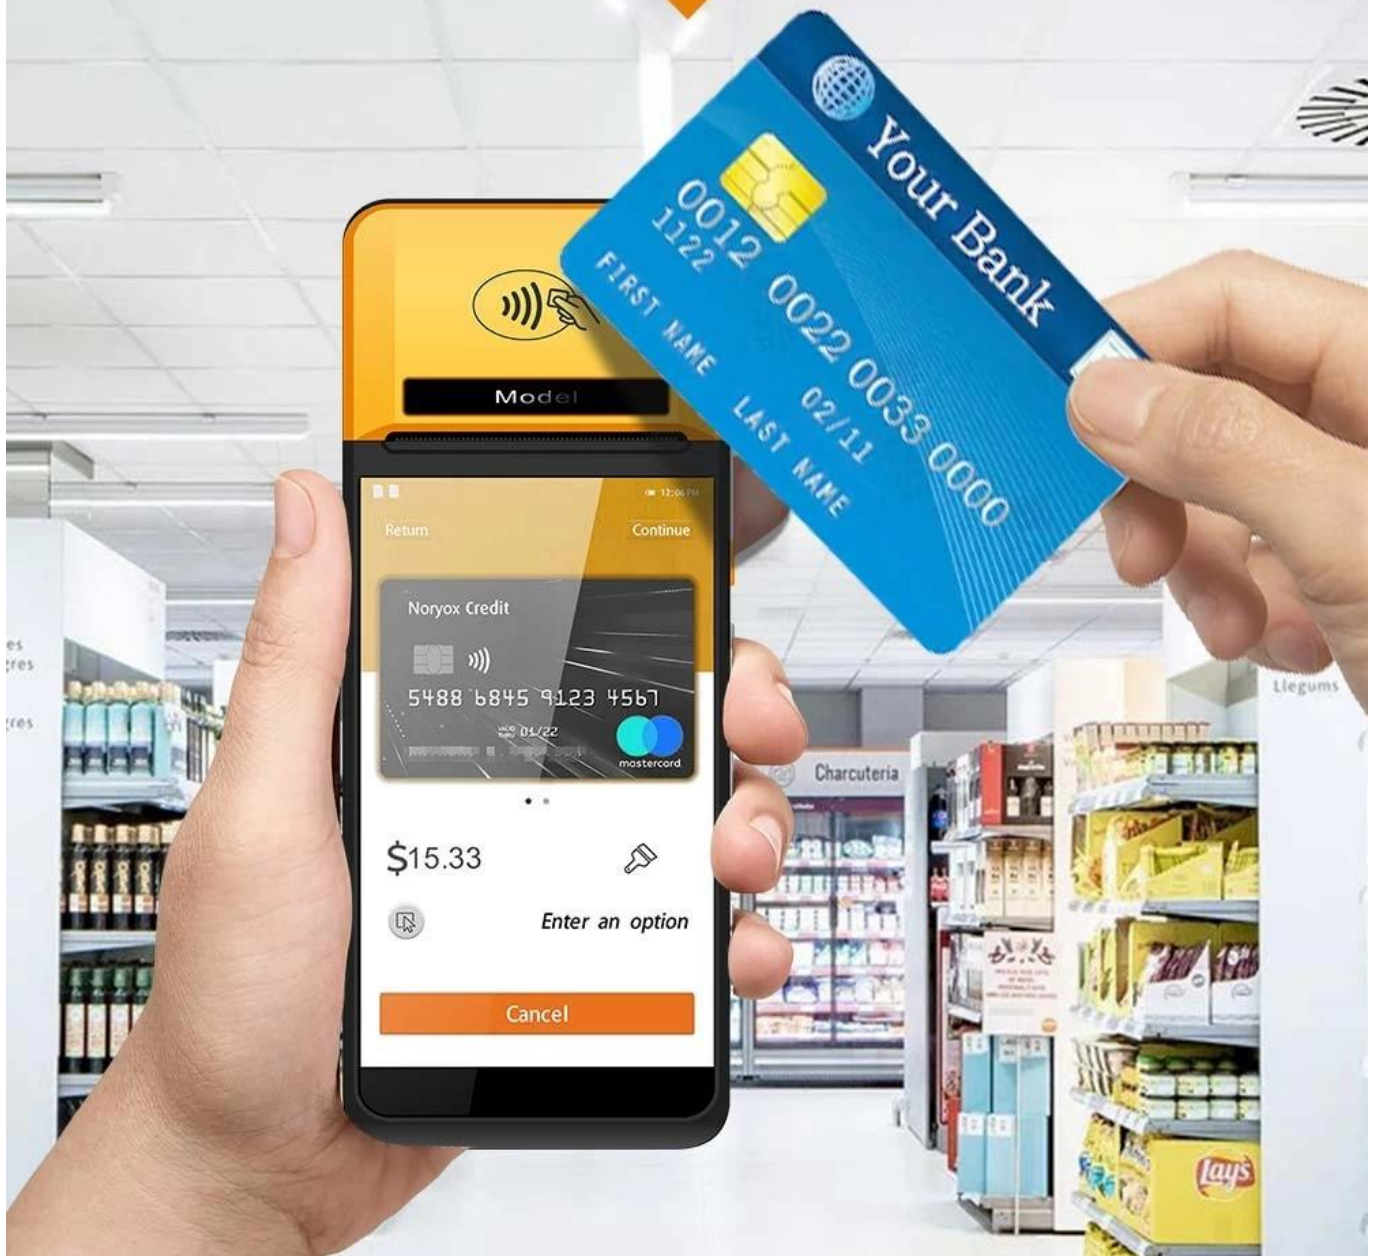

Smart Handheld

5.5 full touch screen / High Speed / Large paper bin

4G Handheld

DDINTING

Thermal / Label Printing

Speed printing:80mm/s

Paper width:58m

One-click Scan

Environmental Camera + Infrared Scanning Head

NFC Contactless Card

NFC contactless card reader payment function

Quickly Identify QR Codes

5MP Autofocus Camera

Fingerprint Security

Ministry of Public Security or FBI fingerprints (Optional)