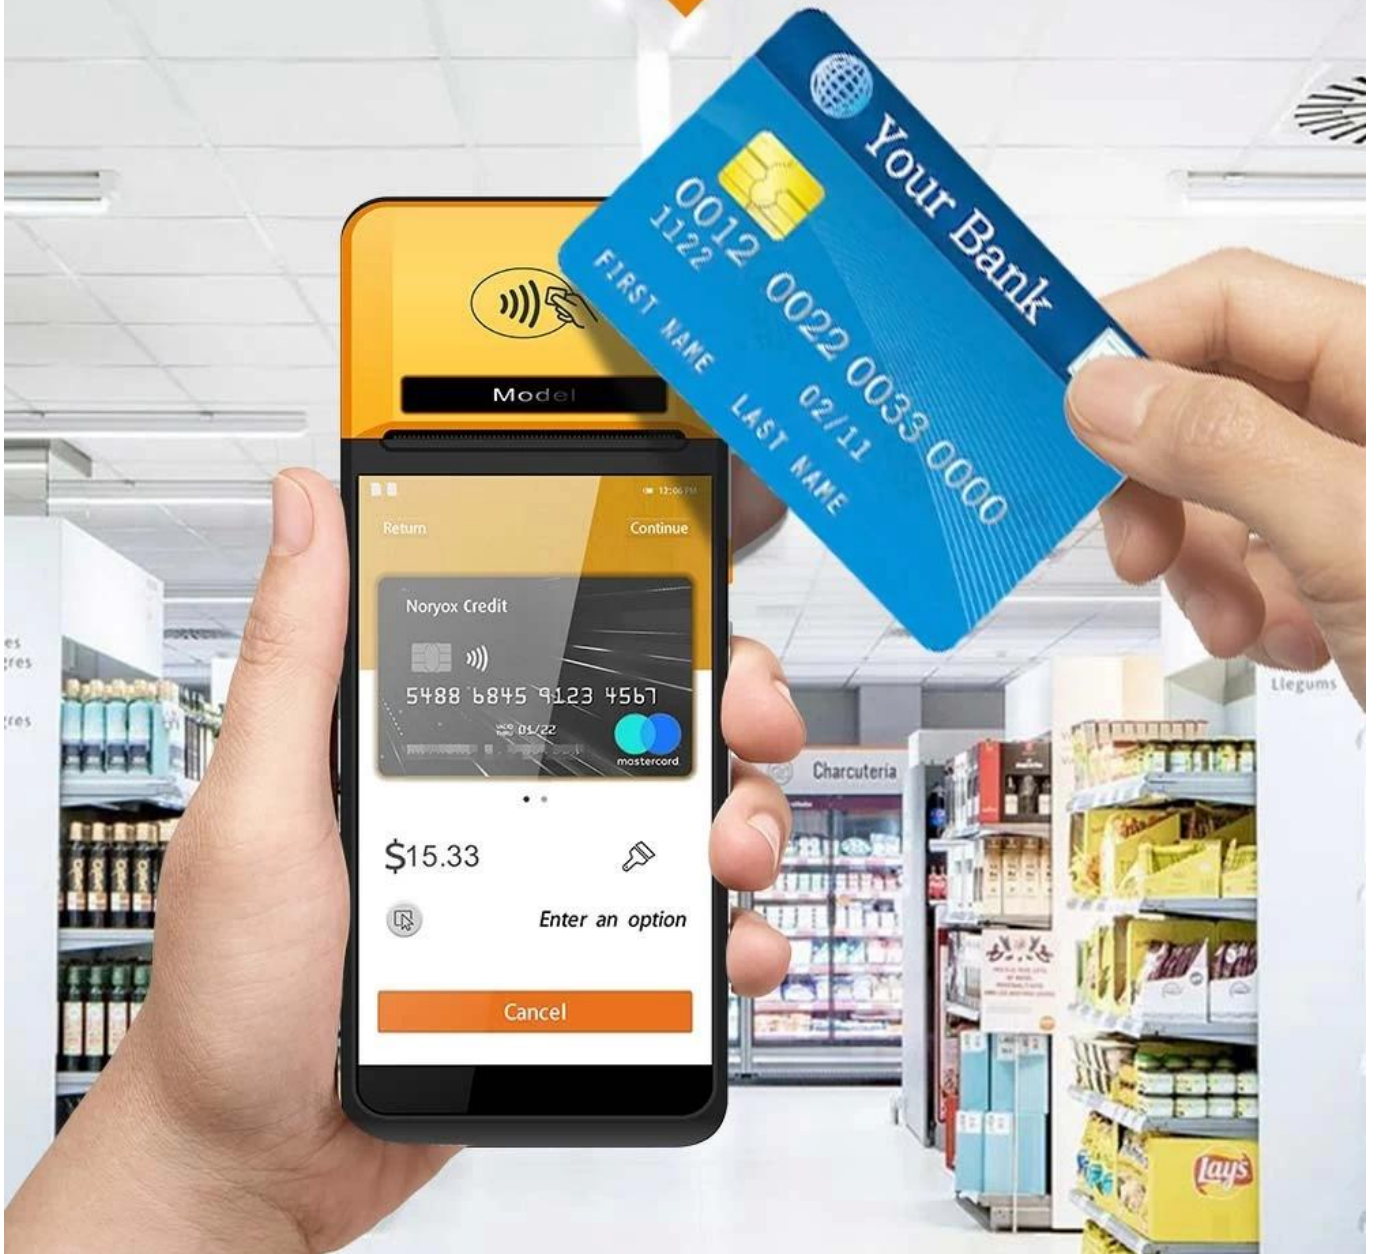

NFC Contactless Card

NFC contactless card reader payment function