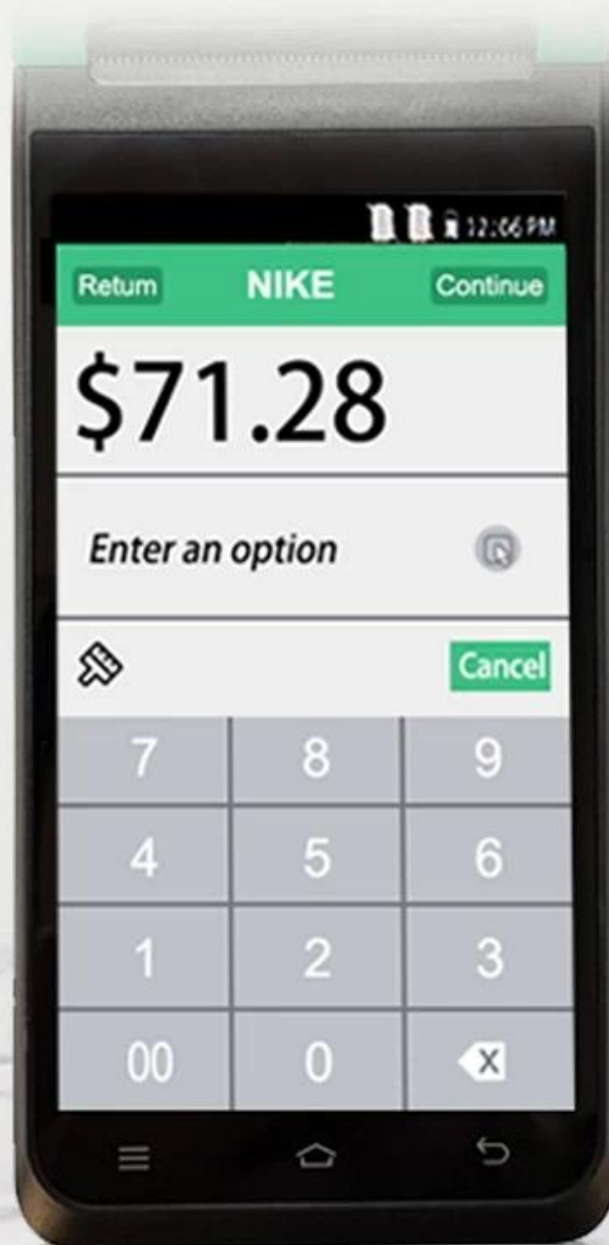

# Large Capacity Battery

Removable 6400mAh large capacity pure cobalt battery

# Dimensions

SMART PRINTING

197\*82\*57.5mm

Manual measurement has slight errors and does not affect the use.

# 5.5-inch HD IPS Screen

720\*1280 resolution, stable every pixel, allowing users to see more clearly

# Strong Performance

**OS**

Android System

**Memory**

3GB RAM+16GB ROM