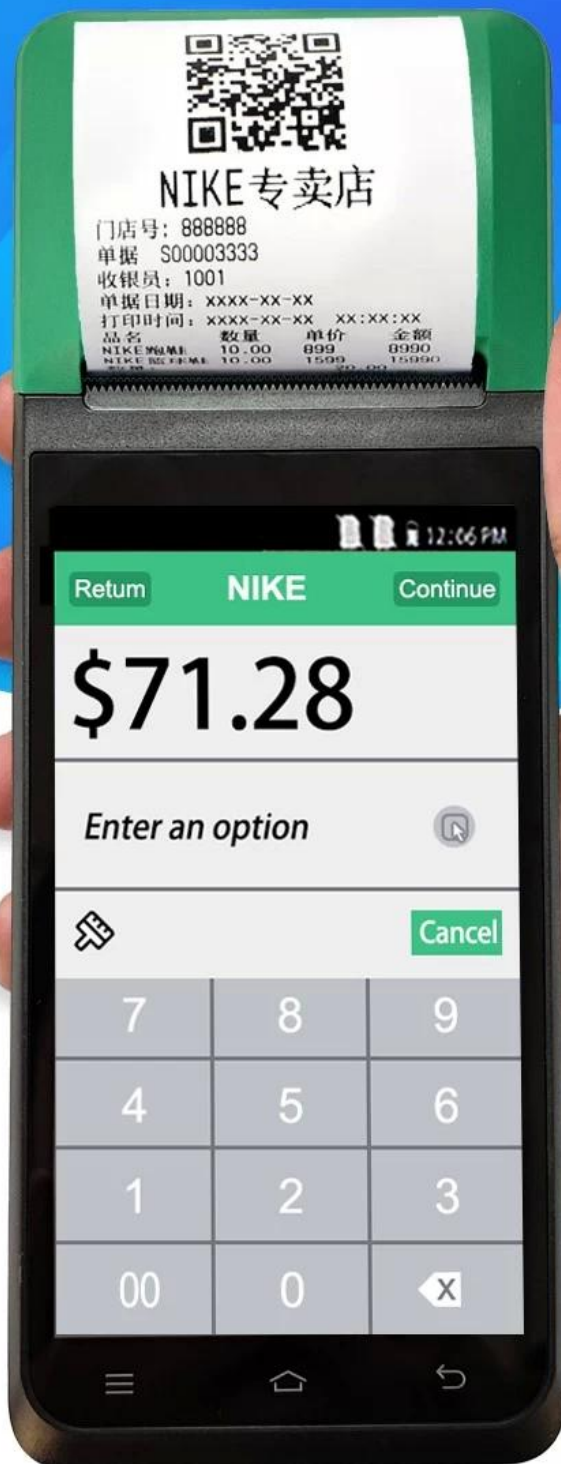

■ SMART PRINTING

# Packaging accessories

SMART-PRINTING

Beautiful packaging, original accessories

01 Machine 02 User Manual 03 Roller Paper

04 Type C Cable 05 Charging Adaptor

# SMART Handheld POS Terminal

MULTI-PLATFORM AUTOMATIC PRINTING  
easy to deal with a variety of working environment

# 5 Million Rear HD Camera

HD camera quickly identify barcodes QR codes  
record important information  
2D Barcode scanner for optional

Scan code

Photo

Video

Thermal Receipt  
Label Printing

Touch HD  
Screen