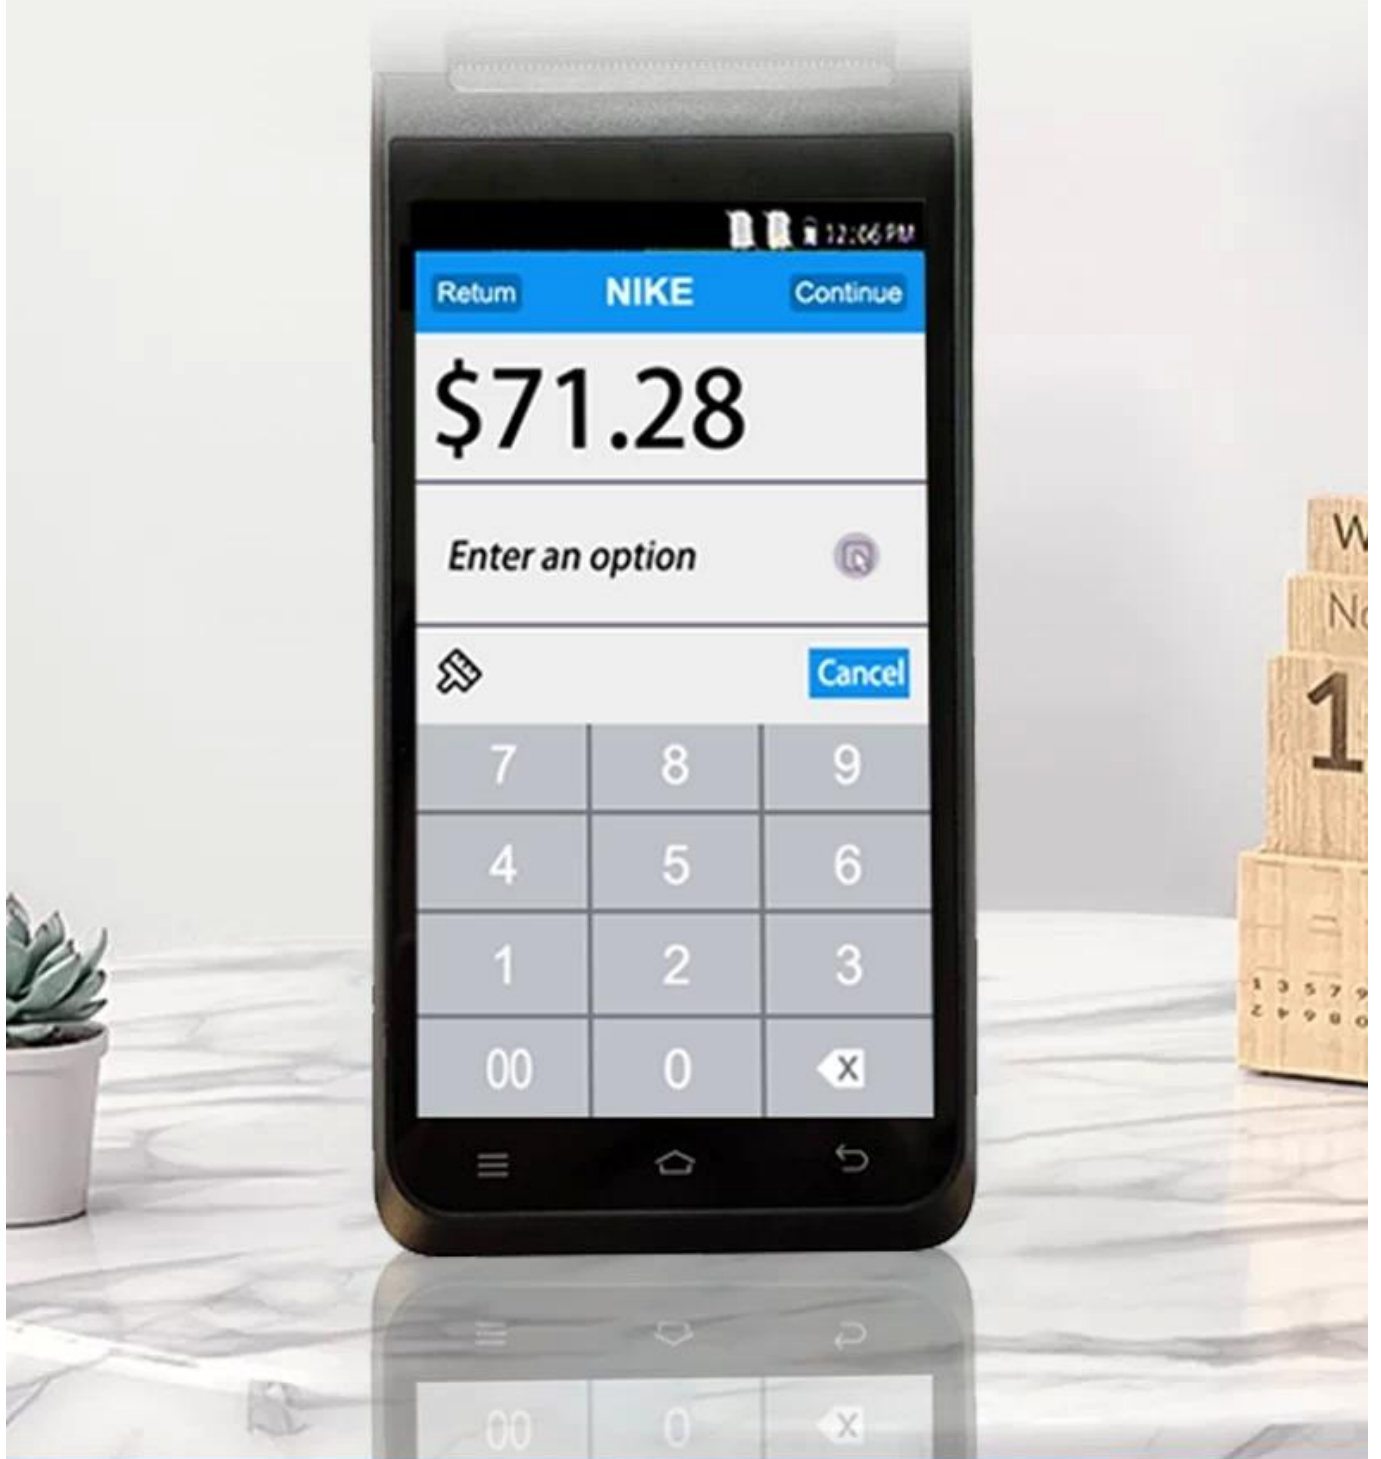

■ SMART PRINTING

# 5.5-inch HD IPS Screen

720\*1280 resolution, stable every pixel, allowing users to see more clearly