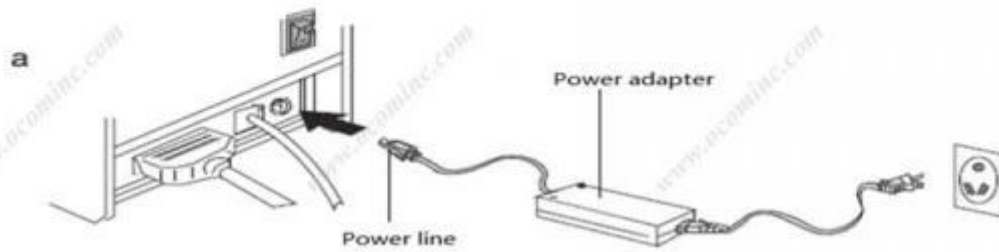

Connection

- a. Plug the DC cord connector into the printer's power connector..
- b. Plug the data cable connector into the printer's interface connector.
- c. Plug the drawer cable into the drawer kick-out connector on the back of the printer next to the interface connector.