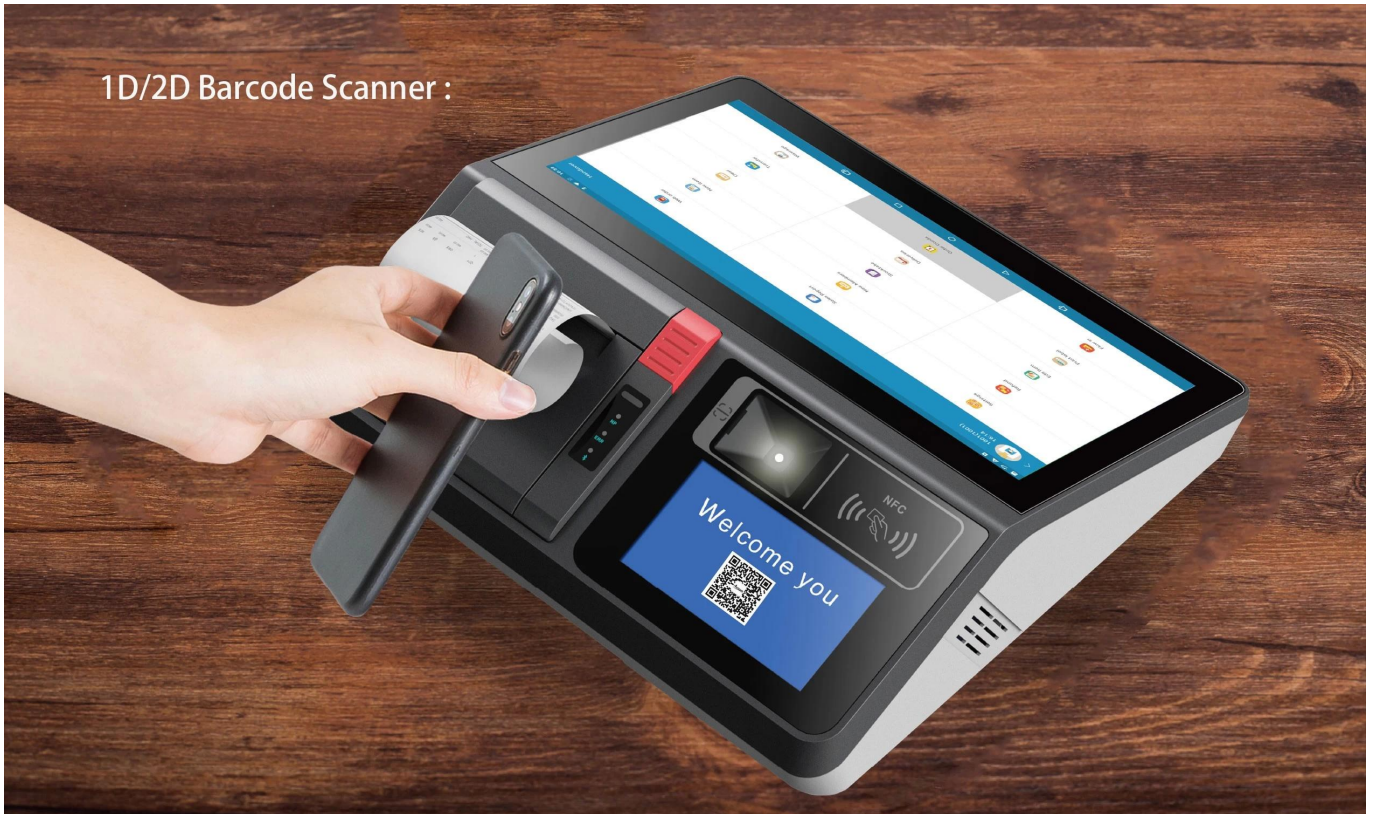

1D/2D Barcode Scanner :