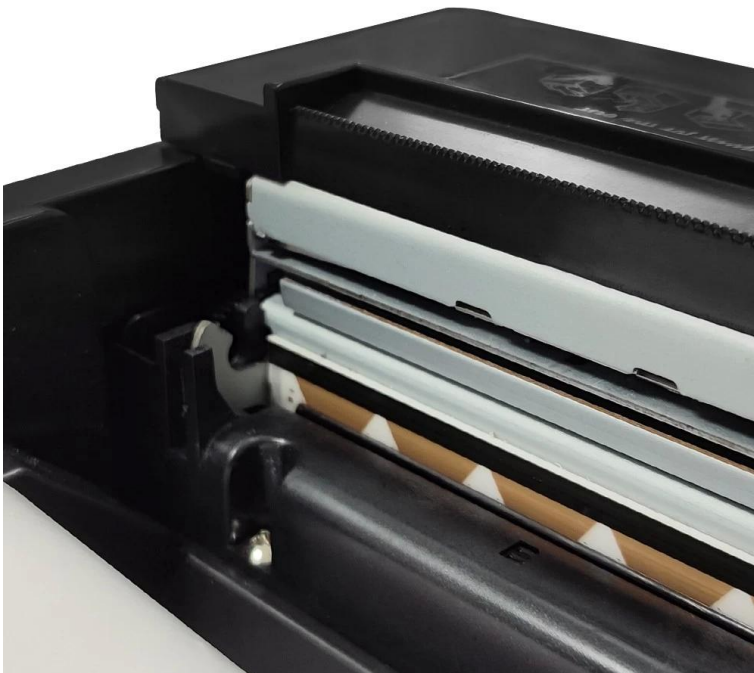

4-inch Desktop Thermal Receipt Printer for Supermarket (Model: OCPPP-80S)

Features:

Compact design, fashionable appearance, easy to load paper;

Supports multi 1D barcode and QR code printing;

Support printer status monitoring function;

80MM Thermal Printer with Auto Cutter

OCP-80S

Windows

LINUX

Android

IOS

Direct Thermal Printing

Without the printing ink and ribbon etc traditional consumables,
Low material cost. 48 or 80mm adjustable paper separator for option

Thermal Receipt Paper
Paper Width: 80mm
Roll Dia: Max. Ø 80mm

Easy Paper Loading

One button operation, abandon the traditional paper loading structure, and directly put the paper in, easy to operate

High-performance Print Head

Regularly use a cloth soaked in alcohol to domaintenance to extend the lifespan of printing head life

Print Speed: 200-300mm/s

Printing Head Life: 150KM

Supports multi 1D barcode and QR code printing

Support printer status monitoring function. Compatible with black mark paper and normal thermal paper, and has paper out, cover open, cutter jam, paper jam and black mark detection sensor.