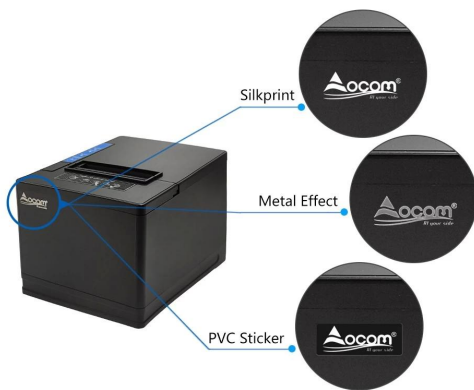

4-inch Desktop Thermal Receipt Printer for Supermarket (Model: OCPPP-80S)

Features:

Compact design, fashionable appearance, easy to load paper;

Supports multi 1D barcode and QR code printing;

Support printer status monitoring function;

Regularly use a cloth soaked in alcohol to domaintenance to extend the lifespan of printing head life

Print Speed: 200-300mm/s

Printing Head Life: 150KM

Supports multi 1D barcode and QR code printing

Support printer status monitoring function. Compatible with black mark paper and normal thermal paper, and has paper out, cover open, cutter jam, paper jam and black mark detection sensor.

Desktop + Wall Mounted

Support printer status monitoring and printing queuing ticket function

OEM/ODM

FAMOUS PARTNER BRANDS

[Click here](#)

Customized Your LOGO

Customized Your Packaging

Support Customer's Idea To Do The Design