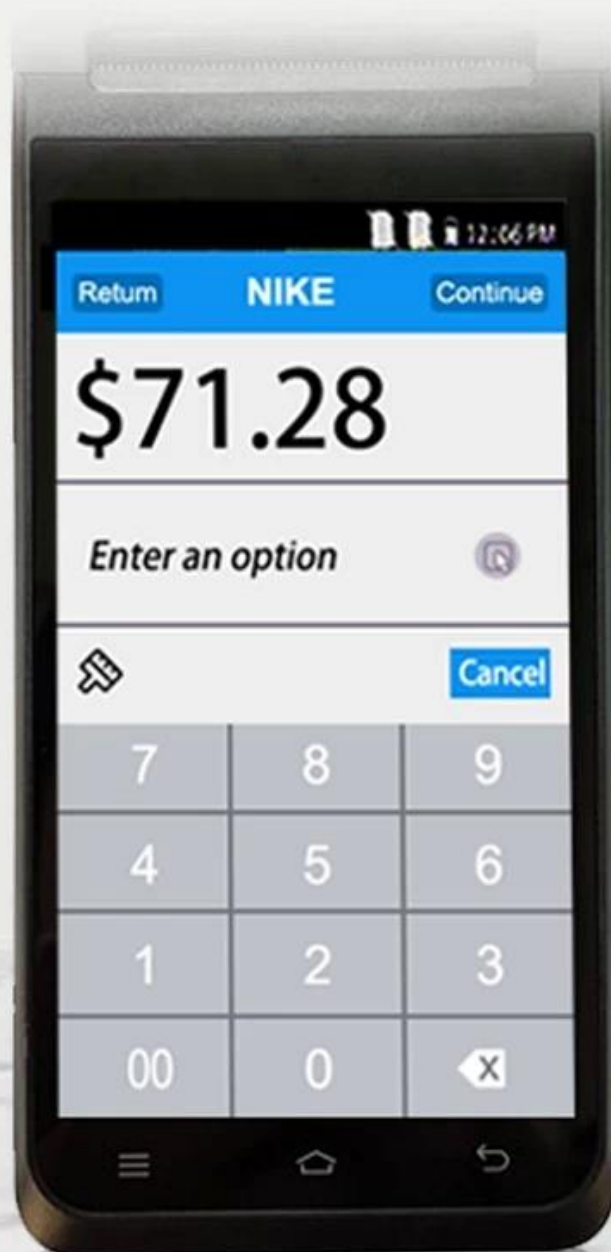

Model	POS-T2
Name	5.5 inch capacitive touch screen, support the electronic signature
Battery	3.8 V /6400mAh
Power Adapter	Input□100-240V, 50/60Hz,1.5A Output□5V DC /2A
Charger interface	USB type C
Main screen	5.5 inch HD touch screen display
Resolution	720*1280 IPS
Performance	
CPU	Deca-core MT6797 Tri-Cluste-A72*2+A53*8 2.3GHz processor
RAM	3GB
Flash	16GB Flash
Communication	2G/3G/4G
Operating System	Android 8.0
Button	Power button, Scan Button,Volume button
Bluetooth	Bluetooth 4.0
WIFI	WIFI 802.11 b.g.n.ac
Printer	58mm Thermal Receipt and label Printer
Paper Roll	Width: 58mm; Diameter: ≤40mm
Scanner	5 Mega-pixel Camera decoding, 2D Scanner (Option)
NFC	Support ISO/IEC 14443A&B, Mifare, felica card
SIM slot	Sim*2 (default) or Sim*1+Sam*1 for option
Speaker	Digital Audio speaker
Fingerprint	FBI/STQC Fingerprint (Optional)
GPS or AGPS	Support GPS+AGPS
MDM	Support
Peripheral Accessories	
Accessories	USB Type C*1
	Charging adapter*1
	user manual*1
Environment	
Operating temperature	0 to 40 degrees centigrade
Storage temperature	-10 to 60 degrees centigrade
Working humidity	10%~80%
Storage humidity	10%~90%

Built-in NFC Module

2G/3G/4G communication

Support Download APP from Google Play Store

High Quality and Performance, Your reliable POS

Large paper bin Print more durable

Can accommodate 42mm diameter thermal paper to avoid frequent paper changes and improve printing efficiency.

58mm

Maximum
paper width

42mm

Maximum
paper diameter

■ SMART PRINTING

Thermal Receipt / Label Printing

Built-in high speed 58mm thermal receipt and label printer

5.5-inch HD IPS Screen

720*1280 resolution, stable every pixel, allowing users to see more clearly

2D Barcode Scanner for Optional

5 Million Rear HD Camera
quickly identify barcodes QR codes
record important information

Scan code