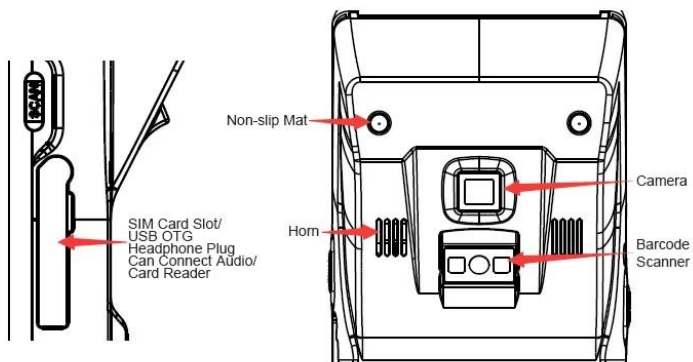

# 5.5-inch HD IPS Screen

1280\*720 resolution, stable every pixel, allowing users to see more clearly

# 5 Million Rear HD Camera

HD camera quickly identify barcodes QR codes  
record important information

CCD Barcode scanner for optional

Scan code

Photo

Video

# Structure specification

SMART PRINTING

Simple construction Easy operation

# Dimensions

SMART PRINTING

209.2\*87.4\*51.7mm

Manual measurement has slight errors and does not affect the use.