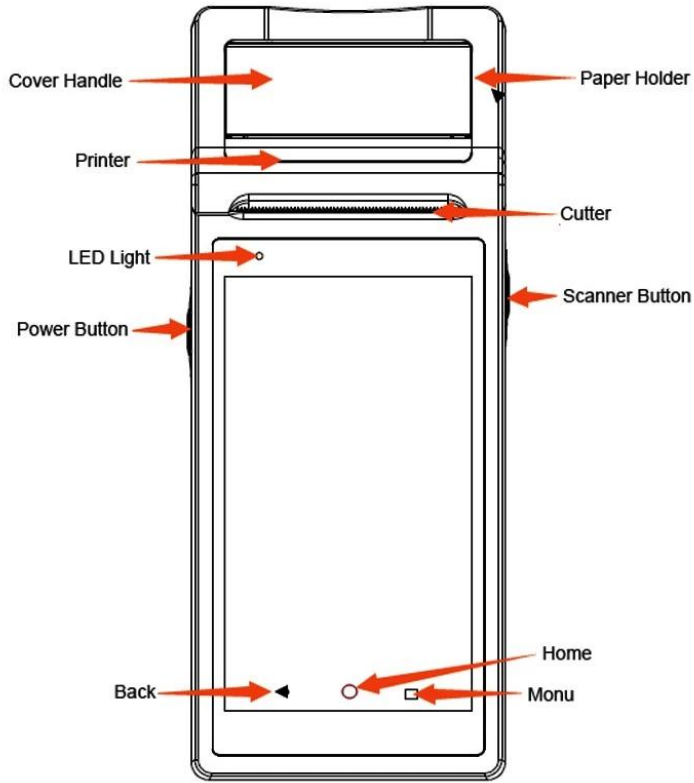

# 5.5-inch HD IPS Screen

1280\*720 resolution, stable every pixel, allowing users to see more clearly

# 5 Million Rear HD Camera

HD camera quickly identify barcodes QR codes  
record important information

CCD Barcode scanner for optional

Scan code

Photo

Video

# Structure specification

SMART PRINTING

Simple construction Easy operation

# Dimensions

SMART PRINTING

209.2\*87.4\*51.7mm

Manual measurement has slight errors and does not affect the use.