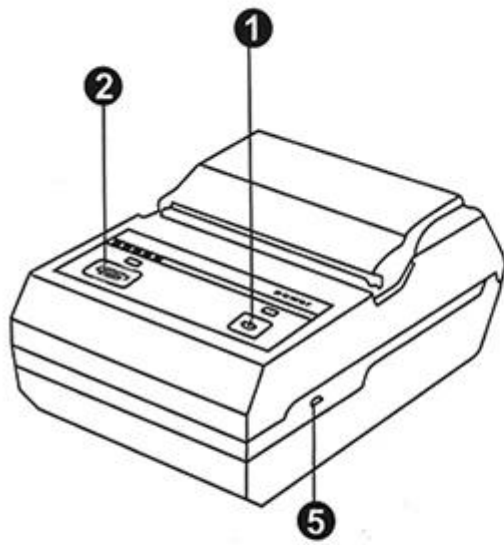

Sleutelwoorden:

thermische printer, bluetooth printer, mini-printer, draagbare printer, pos printer, mobiele printer, bonprinter, draadloze printer, ticketprinter, bill printer, qr code printer, zak printer, factuur printer, mini-printer, 58mm bluetooth printer, 2 inch bluetooth printer .

Afbeeldingen:

OCPP-M11

OCPP-M11

▶ Product Details

Button

- 1. Power Key
- 2. Feeding Key

LED

- 3. Power Light
- 4. Alarm Light