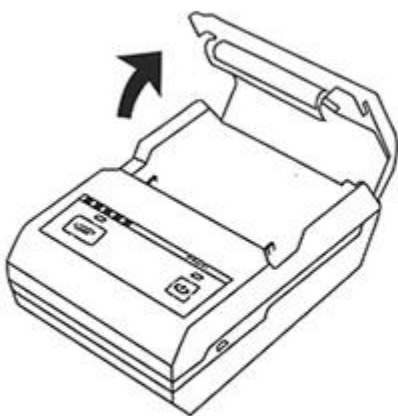

▶ Instructions

Step one
Open the cover according
arrow direction