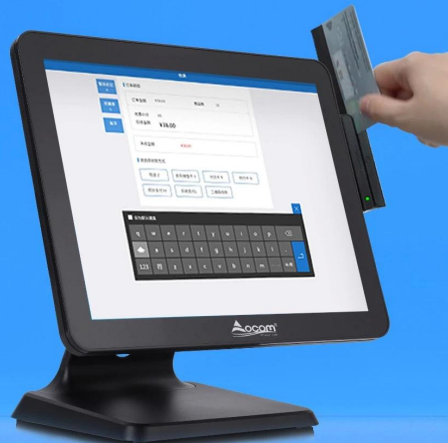

Optional Side MSR

Magnetic stripe cards can be read