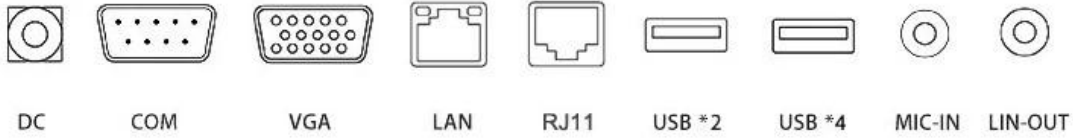

Water proof

Oilproof

Dustproof Front Screen

Built-in Thermal Printer

Built-in 80mm thermal printer with auto-cutter or 58mm thermal printer without auto-cutter for optional

Product Interface

Windows interfaces J1900