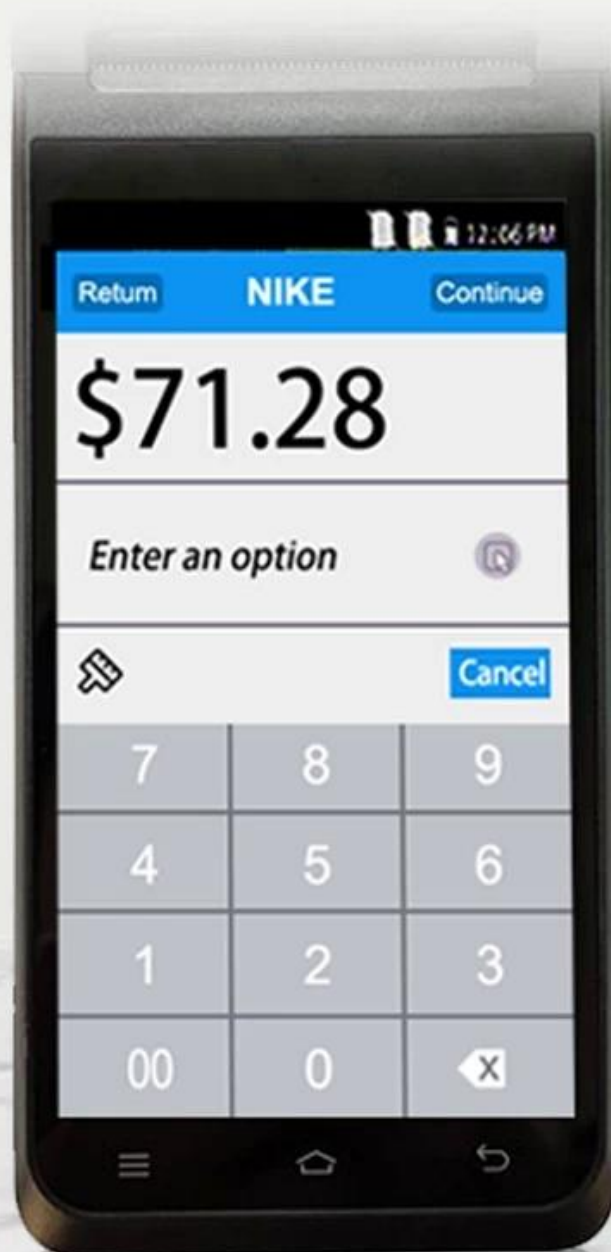

■ SMART PRINTING

# 5.5-inch HD IPS Screen

720\*1280 resolution, stable every pixel, allowing users to see more clearly