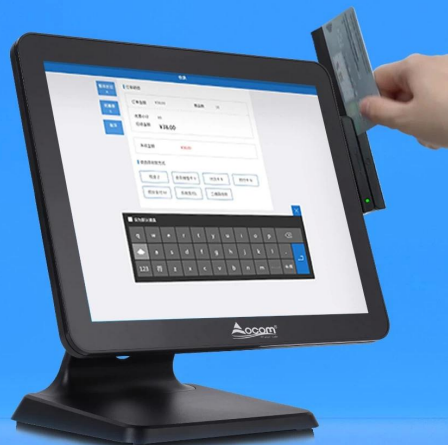

Waterproof

Oilproof

Dustproof Front Screen

Customer display for option

Sub-display or VFD/LCD display for option

Optional Side MSR

Magnetic stripe cards can be read

Product Interface