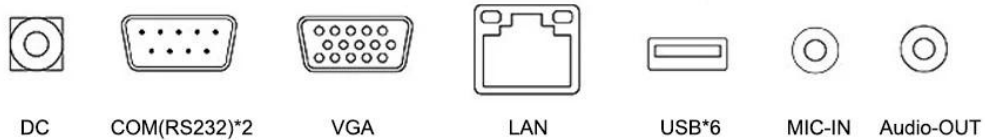

Windows interfaces J1900/J4125

DC COM(RS232)*2 VGA LAN USB*6 MIC-IN Audio-OUT