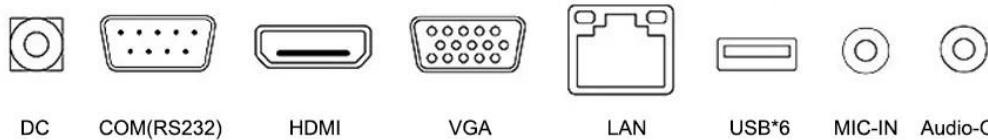

Windows interfaces i3/i5

DC COM(RS232) HDMI VGA LAN USB*6 MIC-IN Audio-OUT

Screen Size

or

+

- 15.1 inches
- 12.1 inches
- 2*20 VFD
- 2*20 LCD