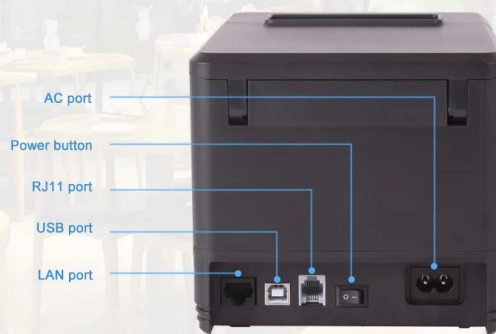

80MM Thermal Printer with Auto Cutter

OCPP-80T

Windows

LINUX

Android

IOS

Direct Thermal Printing

Without the printing ink and ribbon etc traditional consumables,
Low material cost

Easy Paper Loading

One button operation, abandon the traditional paper loading structure, and directly put the paper in, easy to operate

Packaging accessories

SMART PRINTING

Beautiful packaging, original accessories

01 Machine 02 Thermal Paper 03 Paper Roller

04 Power Cable 05 USB Cable 06 User Manual