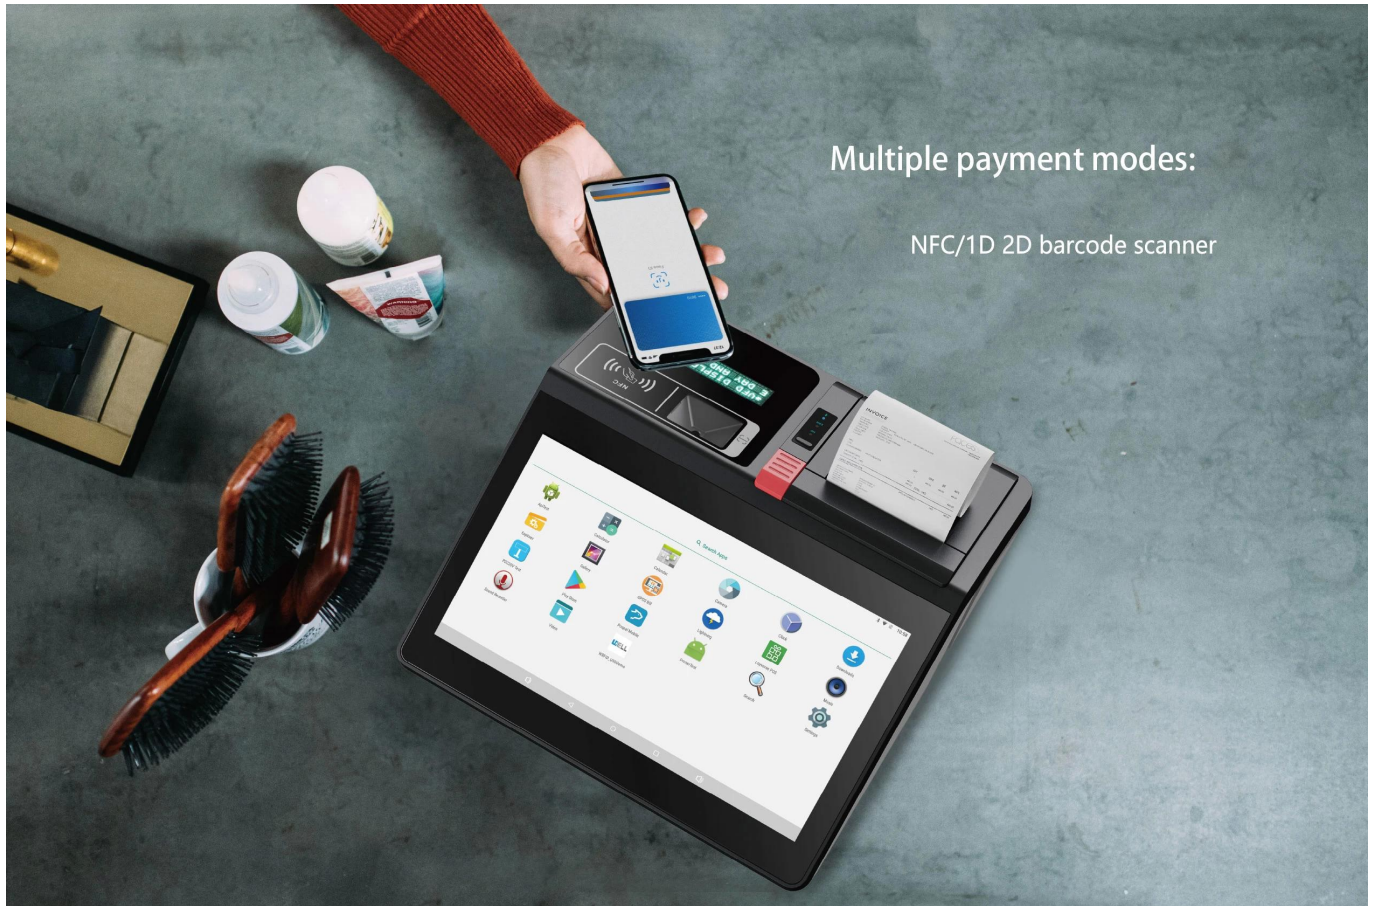

Multiple payment modes:

NFC/1D 2D barcode scanner