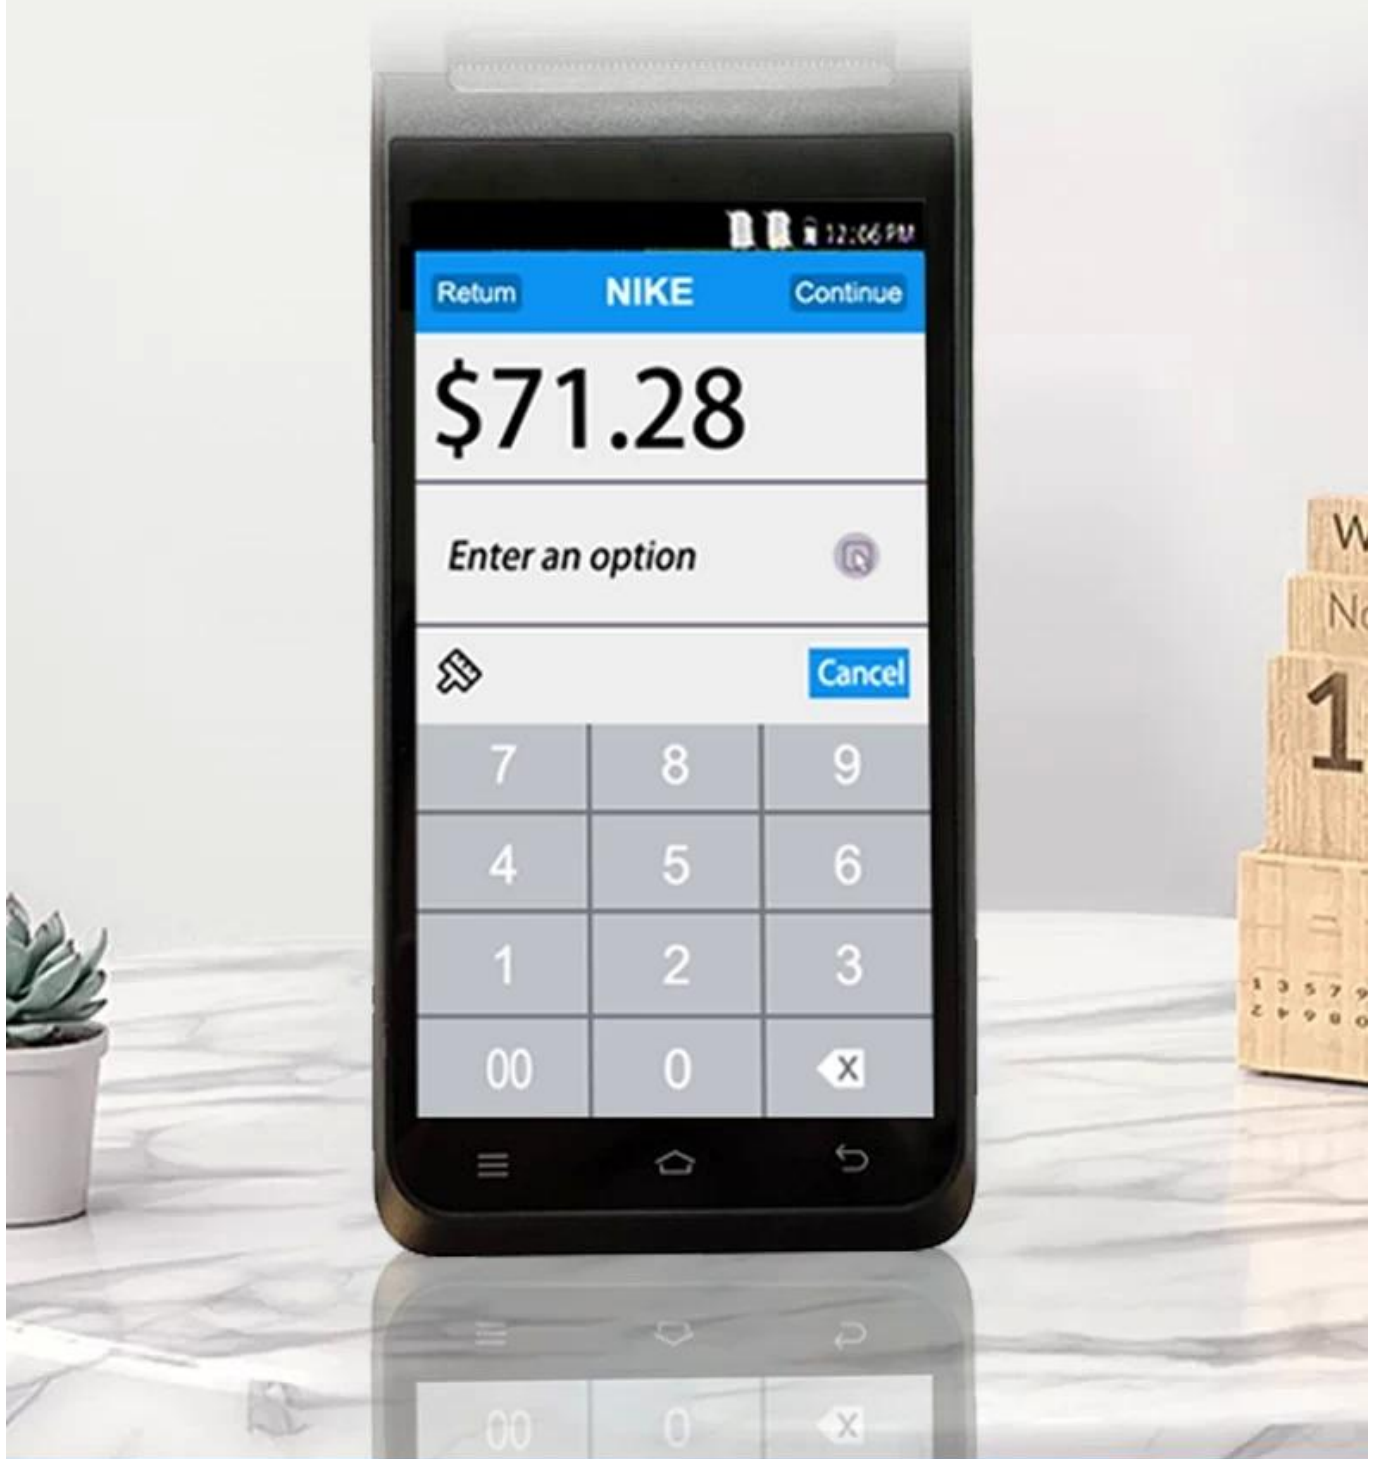

Model	POS-T2
Name	5.5 inch capacitive touch screen, support the electronic signature
Battery	3.8 V /6400mAh
Power Adapter	Input□100-240V, 50/60Hz,1.5A Output□5V DC /2A
Charger interface	USB type C
Main screen	5.5 inch HD touch screen display
Resolution	720*1280 IPS
Performance	
CPU	Deca-core MT6797 Tri-Cluste-A72*2+A53*8 2.3GHz processor
RAM	3GB
Flash	16GB Flash
Communication	2G/3G/4G
Operating System	Android 8.0
Button	Power button, Scan Button,Volume button
Bluetooth	Bluetooth 4.0
WIFI	WIFI 802.11 b.g.n.ac
Printer	58mm Thermal Receipt and label Printer
Paper Roll	Width: 58mm; Diameter: ≤40mm
Scanner	5 Mega-pixel Camera decoding, 2D Scanner (Option)
NFC	Support ISO/IEC 14443A&B, Mifare, felica card
SIM slot	Sim*2 (default) or Sim*1+Sam*1 for option
Speaker	Digital Audio speaker
Fingerprint	FBI/STQC Fingerprint (Optional)
GPS or AGPS	Support GPS+AGPS
MDM	Support
Peripheral Accessories	
Accessories	USB Type C*1
	Charging adapter*1
	user manual*1
Environment	
Operating temperature	0 to 40 degrees centigrade
Storage temperature	-10 to 60 degrees centigrade
Working humidity	10%~80%
Storage humidity	10%~90%

Built-in NFC Module

2G/3G/4G communication

Support Download APP from Google Play Store

High Quality and Performance, Your reliable POS

Large paper bin Print more durable

Can accommodate 42mm diameter thermal paper to avoid frequent paper changes and improve printing efficiency.

58mm

Maximum
paper width

42mm

Maximum
paper diameter

■ SMART PRINTING

Thermal Receipt / Label Printing

Built-in high speed 58mm thermal receipt and label printer

5.5-inch HD IPS Screen

720*1280 resolution, stable every pixel, allowing users to see more clearly

2D Barcode Scanner for Optional

5 Million Rear HD Camera
quickly identify barcodes QR codes
record important information

Scan code