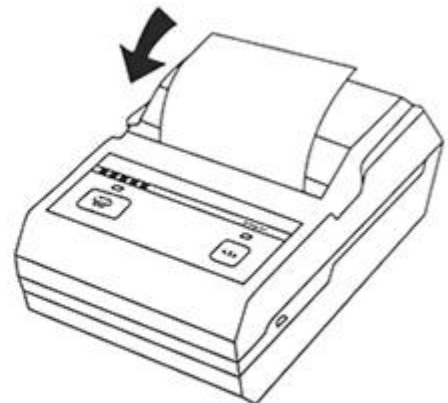

OCPP-M11

OCPP-M11

▶ Product Details

Button

- 1. Power Key
- 2. Feeding Key

LED

- 3. Power Light
- 4. Alarm Light

Port

- 5. Mini USB Port
- 6. Hook

Other

▶ Instructions

Step one
Open the cover according
arrow direction

Step two
Load roll paper according
arrow direction

Step three
Close the cover

▶ Application scenario

Logistics