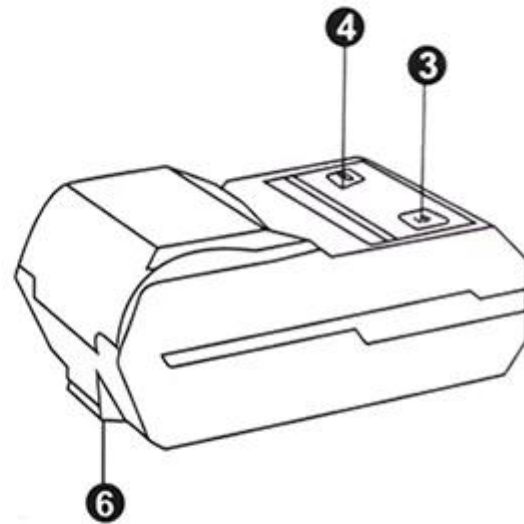

OCPP-M11

OCPP-M11

OCPP-M11

OCPP-M11

OCPP-M11

▶ Product Details

Button

- 1. Power Key
- 2. Feeding Key

LED

- 3. Power Light
- 4. Alarm Light

Port

- 5. Mini USB Port
- 6. Hook

Other

▶ Instructions

Step one
Open the cover according
arrow direction

Step two
Load roll paper according
arrow direction