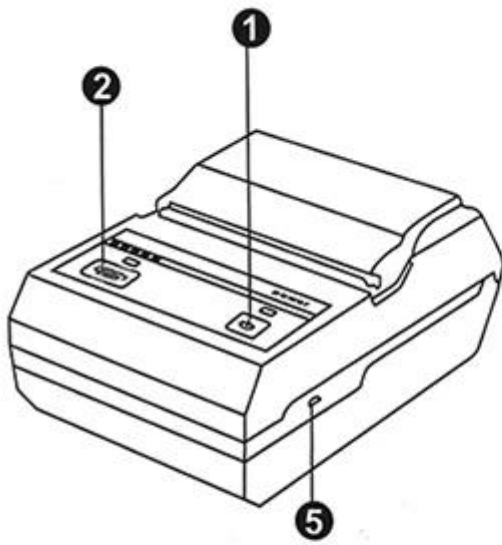

OCPP-M11

OCPP-M11

OCPP-M11

OCPP-M11

OCPP-M11

▶ Product Details

Button

- 1. Power Key
- 2. Feeding Key

LED

- 3. Power Light
- 4. Alarm Light

Port

- 5. Mini USB Port
- 6. Hook

Other

▶ Instructions

Step one
Open the cover according
arrow direction

Step two
Load roll paper according
arrow direction