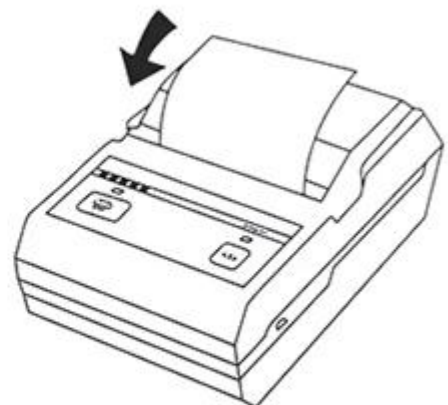

OCPP-M11

OCPP-M11

OCPP-M11

OCPP-M11

OCPP-M11

▶ Product Details

Button

- 1. Power Key
- 2. Feeding Key

LED

- 3. Power Light
- 4. Alarm Light

Port

- 5. Mini USB Port
- 6. Hook

Other

▶ Instructions

Step one
Open the cover according
arrow direction

Step two
Load roll paper according
arrow direction