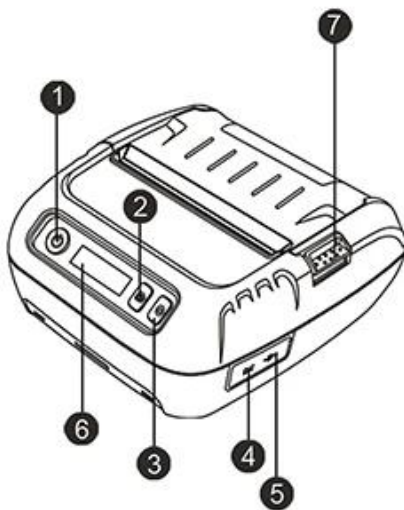

10

OCBP-M83

USB Cable

Power Adapter

Battery

Paper Roll

Roller

Installation Instruction

! Reminder: Press and push battery button up

Button

- ① Power Key
- ② Function Key
- ③ FEED Key

Port

- ④ Charging Port
- ⑤ USB Port

Other

- ⑥ OLED Screen
- ⑦ Cover Switch

- ⑧ Hook
- ⑨ Battery Button