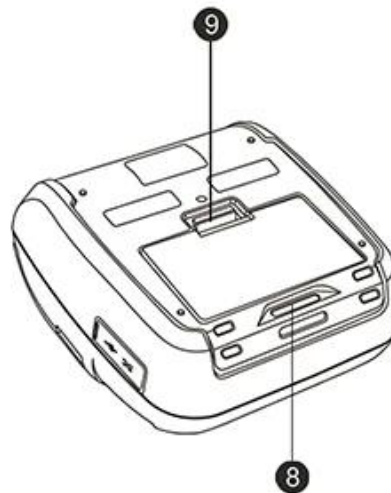

10

OCBP-M83

USB Cable

Power Adapter

Battery

Paper Roll

Roller

Installation Instruction

! Reminder: Press and push battery button up

Button

- ① Power Key
- ② Function Key
- ③ FEED Key

Port

- ④ Charging Port
- ⑤ USB Port

Other

- ⑥ OLED Screen
- ⑦ Cover Switch

- ⑧ Hook
- ⑨ Battery Button