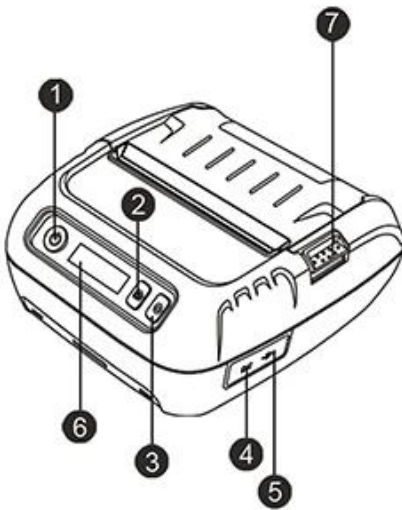

10

OCBP-M83

USB Cable

Power Adapter

Battery

Paper Roll

Roller

Installation Instruction

⚠ Reminder: Press and push battery button up

Button

- ① Power Key
- ② Function Key
- ③ FEED Key

Port

- ④ Charging Port
- ⑤ USB Port

Other

- ⑥ OLED Screen
- ⑦ Cover Switch

- ⑧ Hook
- ⑨ Battery Button