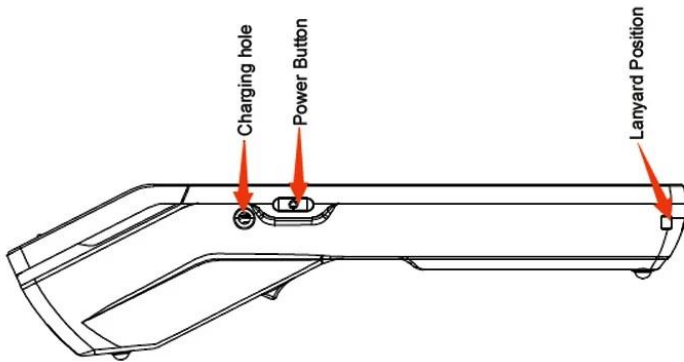

Dimensions

SMART PRINTING

209.2*87.4*51.7mm

Manual measurement has slight errors and does not affect the use.

Packaging accessories

SMART-PRINTING

Beautiful packaging, original accessories

- 01 Packing box
- 02 Machine
- 03 User Manual
- 04 Charger