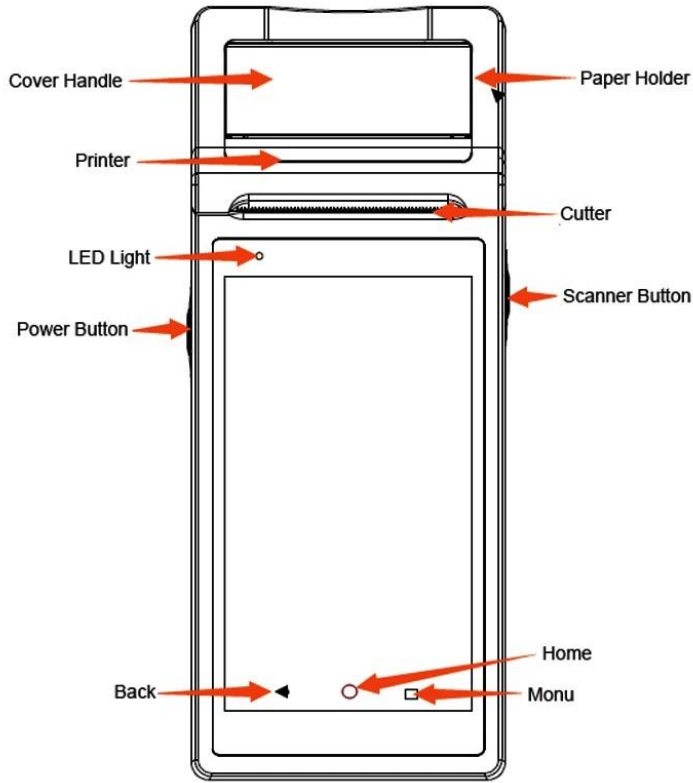

58mm

Maximum
paper width

42mm

Maximum
paper diameter

■ SMART PRINTING

5.5-inch HD IPS Screen

1280*720 resolution, stable every pixel, allowing users to see more clearly

5 Million Rear HD Camera

HD camera quickly identify barcodes QR codes
record important information

CCD Barcode scanner for optional

Scan code

Photo

Video

Structure specification

SMART PRINTING

Simple construction Easy operation

Dimensions

SMART PRINTING

209.2*87.4*51.7mm

Manual measurement has slight errors and does not affect the use.

Packaging accessories

SMART-PRINTING

Beautiful packaging, original accessories

- 01 Packing box
- 02 Machine
- 03 User Manual
- 04 Charger