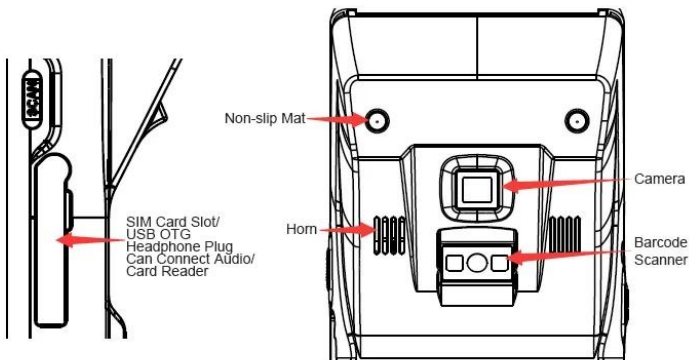

58mm

Maximum
paper width

42mm

Maximum
paper diameter

■ SMART PRINTING

5.5-inch HD IPS Screen

1280*720 resolution, stable every pixel, allowing users to see more clearly

5 Million Rear HD Camera

HD camera quickly identify barcodes QR codes
record important information

CCD Barcode scanner for optional

Scan code

Photo

Video

Structure specification

SMART PRINTING

Simple construction Easy operation

Dimensions

SMART PRINTING

209.2*87.4*51.7mm

Manual measurement has slight errors and does not affect the use.

Packaging accessories

SMART-PRINTING

Beautiful packaging, original accessories

- 01 Packing box
- 02 Machine
- 03 User Manual
- 04 Charger